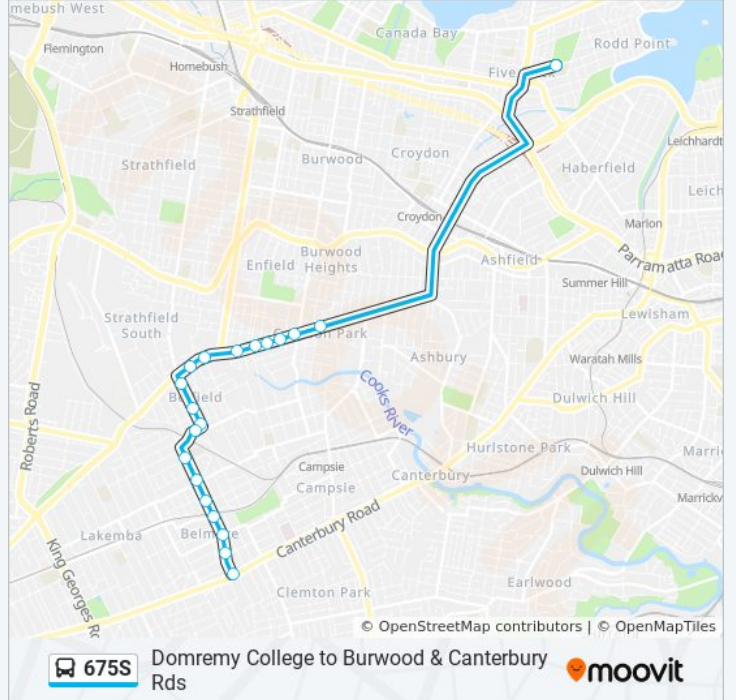

 675S

Domremy College to Burwood & Canterbury Rds

Get The App

The 675S bus line Domremy College to Burwood & Canterbury Rds has one route. For regular weekdays, their operation hours are:

(1) Burwood & Canterbury Rds Belmore: 3:15 PM

Use the Moovit App to find the closest 675S bus station near you and find out when is the next 675S bus arriving.

Direction: Burwood & Canterbury Rds Belmore

20 stops

[VIEW LINE SCHEDULE](#)

Domremy College, First Ave
Georges River Rd at Balmoral Ave
Georges River Rd after Burwood Rd
Georges River Rd after McCall Ave
Georges River Rd opp Rawson St
Georges River Rd before Lees Ave
Georges River Rd at Walsh Ave
Punchbowl Rd at Margaret St
Punchbowl Rd at Scott St
Belfield Shops, Burwood Rd
Burwood Rd at Clarence St
Burwood Rd before Bruce Ave
Burwood Rd at Burnham St
Belmore Boys High School, Burwood Rd
Burwood Rd at Lakemba St
Burwood Rd at Etela St
Belmore Station, Burwood Rd
Belmore Shops, Burwood Rd
Burwood Rd at Reginald Ave
Burwood Rd before Canterbury Rd

675S bus Time Schedule

Burwood & Canterbury Rds Belmore Route

Timetable:

Sunday	Not Operational
Monday	3:15 PM
Tuesday	3:15 PM
Wednesday	3:15 PM
Thursday	2:40 PM
Friday	Not Operational
Saturday	Not Operational

675S bus Info

Direction: Burwood & Canterbury Rds Belmore

Stops: 20

Trip Duration: 41 min

Line Summary:

675S bus time schedules and route maps are available in an offline PDF at moovitapp.com. Use the [Moovit App](#) to see live bus times, train schedule or subway schedule, and step-by-step directions for all public transit in Sydney.