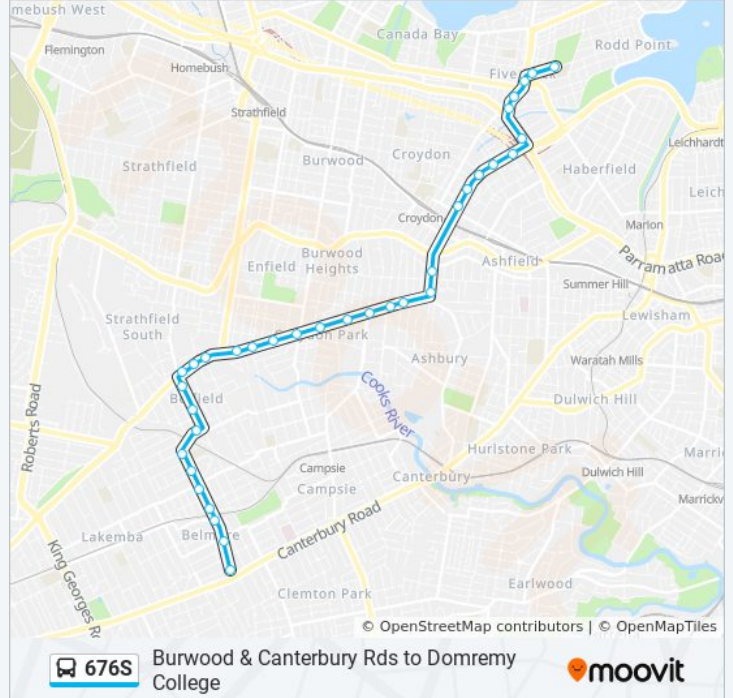

Use the Moovit App to find the closest 676S bus station near you and find out when is the next 676S bus arriving.

Direction: Domremy College Five Dock

35 stops

[VIEW LINE SCHEDULE](#)

- Burwood Rd after Canterbury Rd
- Burwood Rd before Leylands Pde
- Belmore Shops, Burwood Rd
- Burwood Rd opp Belmore Station
- Burwood Rd before Lakemba St
- Burwood Rd after Kennedy Ave
- Burwood Rd opp Belmore Boys High School
- Burwood Rd after Linda St
- Burwood Rd opp Clarence St
- Belfield Shops, Burwood Rd
- Punchbowl Rd after Water St
- Punchbowl Rd at Elliott St
- Punchbowl Rd opp Margaret St
- Georges River Rd at Blenheim St
- Georges River Rd at Portland St
- Georges River Rd at Rawson St
- Georges River Rd before Burwood Rd
- Georges River Rd at Rose St
- Georges River Rd at Beaufort St
- Croydon Park Public School, Georges River Rd
- Georges River Rd after Croydon Ave

676S bus Info

Direction: Domremy College Five Dock

Stops: 35

Trip Duration: 35 min

Line Summary:

Georges River Rd at Holborow St

Milton St opp Blackwood Ave

Milton St opp Somerville Ave

Frederick St after Elizabeth St

Frederick St at Banks St

Frederick St at John St

Frederick St at Church St

Frederick St at Henry St

Parramatta Rd at Earle Ave

Great North Rd opp Harrabrook Ave

Great North Rd at Longview St

Great North Rd opp Club Five Dock RSL

First Ave at Waterview St

First Ave opp Domremy College

676S bus time schedules and route maps are available in an offline PDF at moovitapp.com. Use the [Moovit App](#) to see live bus times, train schedule or subway schedule, and step-by-step directions for all public transit in Sydney.