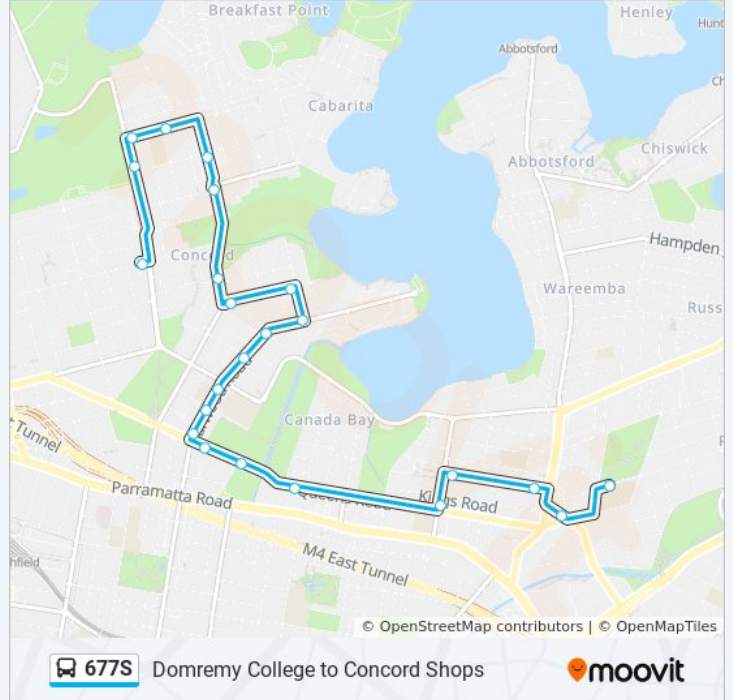

Direction: Concord Shops (Major Bay Rd & Wellb

23 stops

[VIEW LINE SCHEDULE](#)

Domremy College, First Ave

Ramsay Rd at Fairlight St

Five Dock-Drummoyne Uniting Church, Garfield St

Garfield St before Harris Rd

Harris Rd before Queens Rd

Queens Rd at Taylor St

Concord Oval, Gipps St

Gipps St opp Concord Community Centre

Burwood Rd at Gipps St

Burwood Rd at Stanley St

Burwood Rd at Crane St

Burwood Rd at Wallace St

Burwood Rd at La Mascotte Ave

Burwood Rd at Salt St

Zoeller St before Tremere St

Zoeller St at Broughton St

Greenlees Park, Ian Pde

Cabarita Junction, Frederick St

Frederick St at Archer St

Brays Rd at Noble St

677S bus Info

Direction: Concord Shops (Major Bay Rd & Wellb

Stops: 23

Trip Duration: 32 min

Line Summary:

Brays Rd at Majors Bay Rd

Majors Bay Rd at Archer St

Concord Shops, Wellbank St