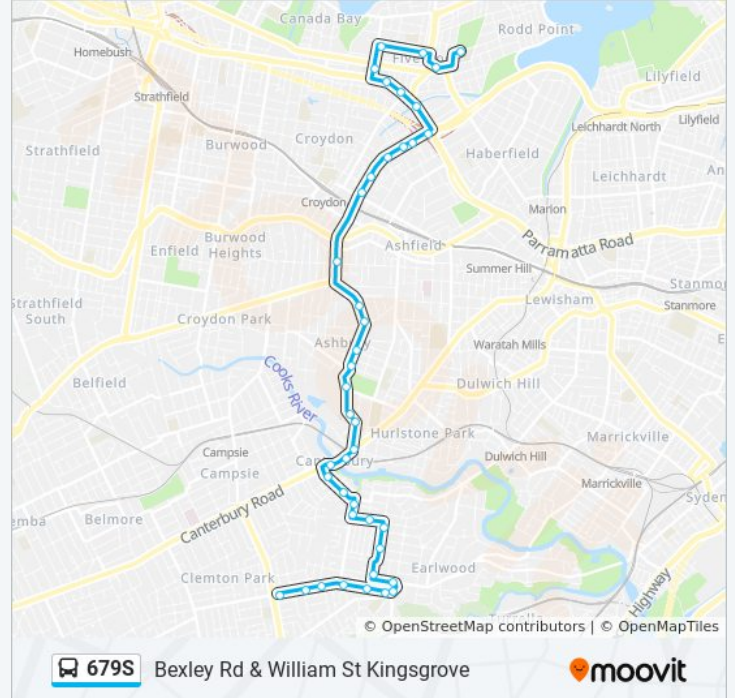

**679S bus Info**

**Direction:** Bexley Rd & William St Kingsgrove

**Stops:** 41

**Trip Duration:** 53 min

**Line Summary:**

King St opp John St

Jeffrey St at Canterbury Rd

Canterbury Station, Canterbury Rd, Stand F

Cameron Ave at Larkhall Ave

Earlwood Shops, Clarke St, Stand A

Earlwood Shops, Homer St, Stand E

Earlwood Shops, William St, Stand D

William St opp Cameron Ave

William St opp Woolcott St

William St opp Westfield St

### Direction: Domremy College Five Dock

43 stops

[VIEW LINE SCHEDULE](#)

Kingsgrove Bus Depot, Richland St

Kingsgrove Rd at Omnibus Rd

Kingsgrove North High School, Kingsgrove Rd

Kingsgrove Rd at Oatley St

### 679S bus Info

**Direction:** Domremy College Five Dock

**Stops:** 43

**Trip Duration: 51 min**  
**Line Summary:**

William St after Woolcott St

William St before Cameron Ave

Earlwood Shops, Homer St, Stand C