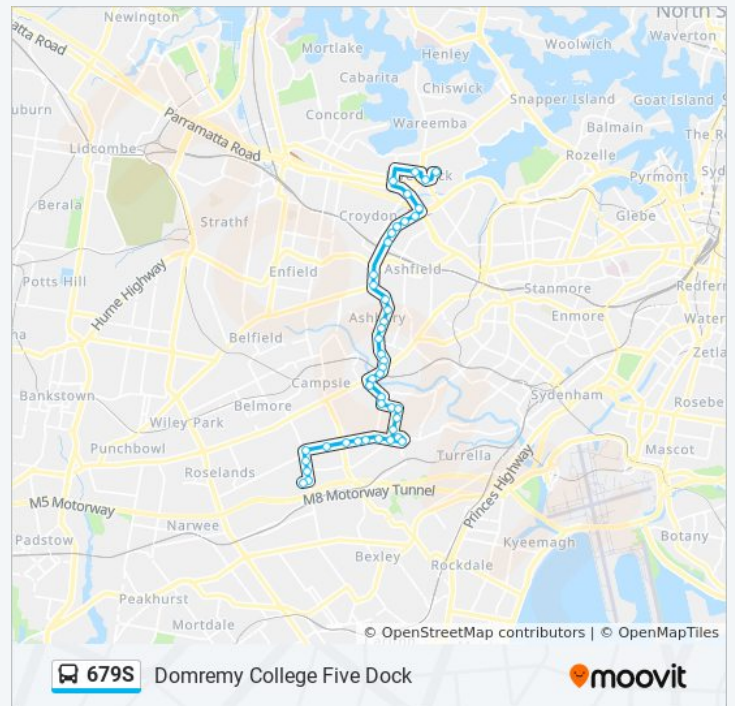

679S

Bexley Rd & William St Kingsgrove

Get The App

The 679S bus line (Bexley Rd & William St Kingsgrove) has 2 routes. For regular weekdays, their operation hours are: (1) Bexley Rd & William St Kingsgrove: 3:20 PM - 3:25 PM(2) Domremy College Five Dock: 7:15 AM - 7:20 AM Use the Moovit App to find the closest 679S bus station near you and find out when is the next 679S bus arriving.

Cameron Ave at Larkhall Ave

Earlwood Shops, Clarke St, Stand A

Earlwood Shops, Homer St, Stand E

Earlwood Shops, William St, Stand D

William St opp Cameron Ave

William St opp Woolcott St

William St opp Westfield St

### 679S bus Info

**Direction:** Domremy College Five Dock

**Stops:** 43

**Trip Duration: 51 min**  
**Line Summary:**

William St after Woolcott St

William St before Cameron Ave

Earlwood Shops, Homer St, Stand C

Frederick St at Church St

Frederick St at Henry St

Parramatta Rd at Earle Ave

Parramatta Rd at Croydon Rd

Harris Rd before Queens Rd

Garfield St at West St

Ramsay Rd at Fairlight St

First Ave opp Domremy College