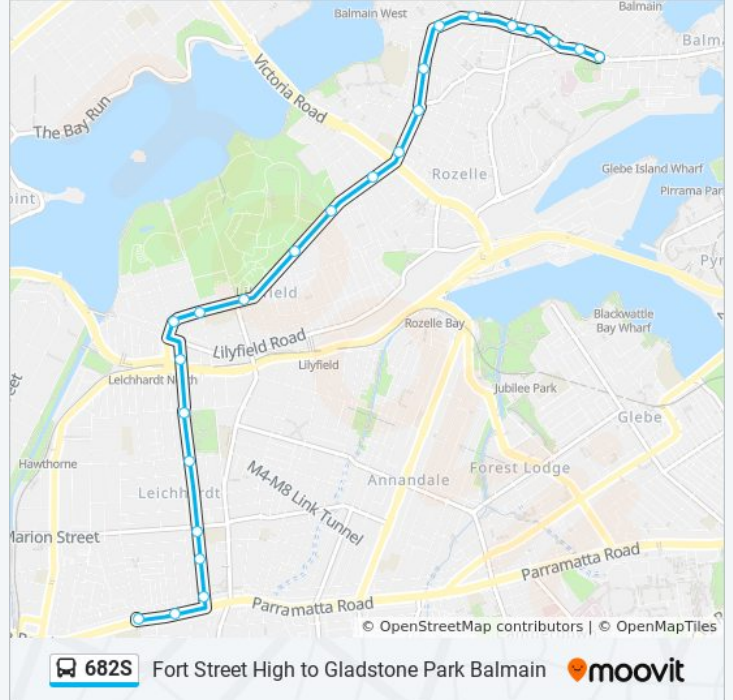

Use the Moovit App to find the closest 682S bus station near you and find out when is the next 682S bus arriving.

Direction: Balmain - Gladstone Park

24 stops

[VIEW LINE SCHEDULE](#)

Elswick St opp Fort Street High School

Parramatta Rd after Rofe St

Norton St after Parramatta Rd

Norton St opp Norton Plaza

Norton St opp Leichhardt Public School

Norton St at Allen St

Norton St opp Pioneers Memorial Park

Norton St at City West Link

Sunday	Not Operational
Monday	3:25 PM
Tuesday	Not Operational
Wednesday	3:25 PM
Thursday	3:25 PM
Friday	Not Operational
Saturday	Not Operational

682S bus Info

Direction: Balmain - Gladstone Park

Stops: 24

Trip Duration: 25 min

Line Summary:

Darling St at Mort St

Darling St at Ford St

Darling St opp Gladstone Park

682S bus time schedules and route maps are available in an offline PDF at moovitapp.com. Use the [Moovit App](#) to see live bus times, train schedule or subway schedule, and step-by-step directions for all public transit in Sydney.