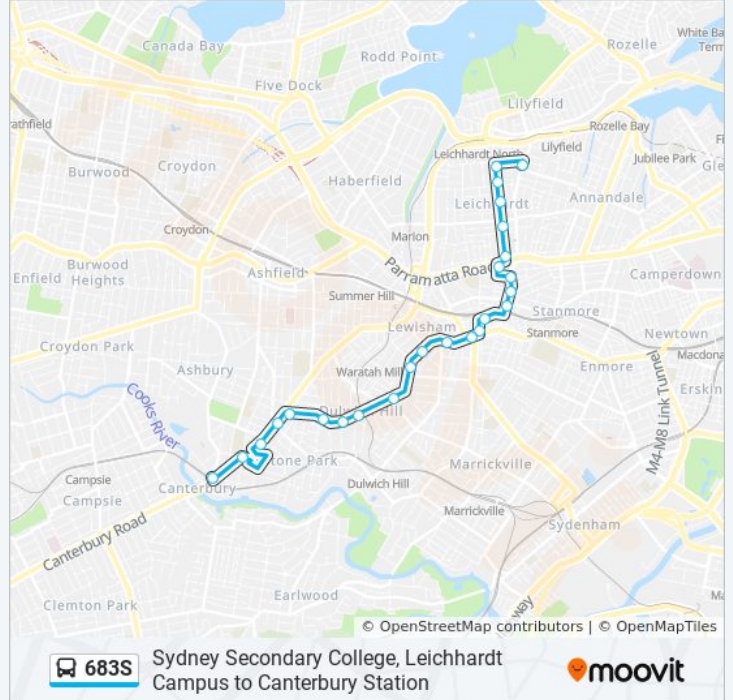

Canterbury-Hurlstone Park RSL Club, Canterbury Rd

Canterbury Rd at Dunkeld Ave

Canterbury Rd at Church St

Canterbury Station, Broughton St, Stand D

683S bus time schedules and route maps are available in an offline PDF at moovitapp.com. Use the [Moovit App](#) to see live bus times, train schedule or subway schedule, and step-by-step directions for all public transit in Sydney.

[About Moovit](#) • [MaaS Solutions](#) • [Supported Countries](#) • [Mooviter Community](#)

© 2024 Moovit - All Rights Reserved

Check Live Arrival Times