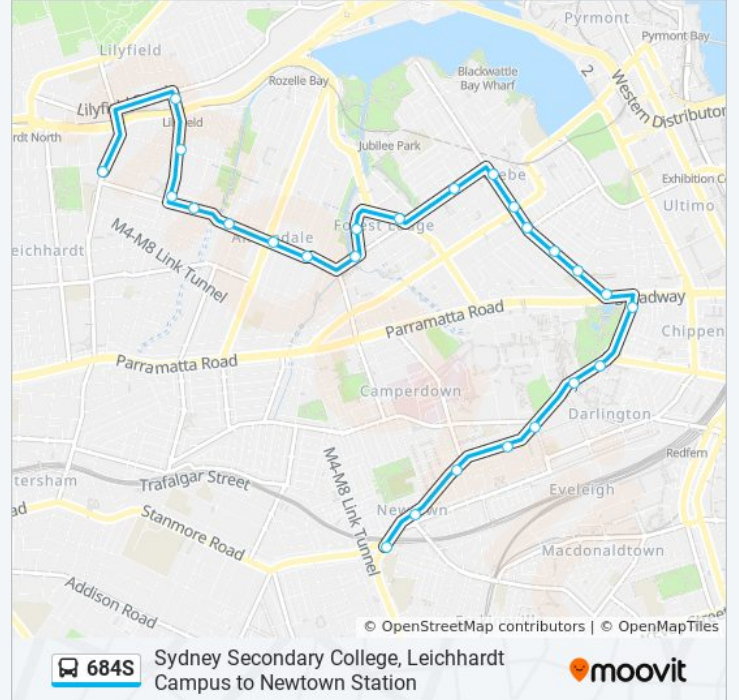

- Balmain Rd opp Alfred St
- Lilyfield Light Rail, Catherine St
- Catherine St at Piper St
- Catherine St opp War Memorial Park
- Moore St opp John St
- Booth St at Young St
- Booth St at Johnston St
- Booth St at Nelson St
- Wigram Rd at Minogue Cres
- J V McMahon Reserve, Minogue Cres
- Minogue Cres before Wigram Rd
- Wigram Rd at Bell Lane
- Glebe Point Rd opp Glebe Library
- Glebe Point Rd at Bridge Rd
- Glebe Point Rd at St Johns Rd
- Glebe Point Rd at Mitchell St
- Glebe Point Rd opp Glebe Public School
- Glebe Point Rd at Broadway
- City Rd opp Victoria Park
- City Rd after Cleveland St
- University of Sydney, City Rd

**Direction:** Newtown Bridge

**Stops:** 26

**Trip Duration:** 33 min

**Line Summary:**

King St opp Carillon Ave

King St after Queen St

King St opp Missenden Rd

King St at Erskineville Rd

Newtown Station, King St, Stand C

684S bus time schedules and route maps are available in an offline PDF at [moovitapp.com](https://moovitapp.com). Use the [Moovit App](#) to see live bus times, train schedule or subway schedule, and step-by-step directions for all public transit in Sydney.