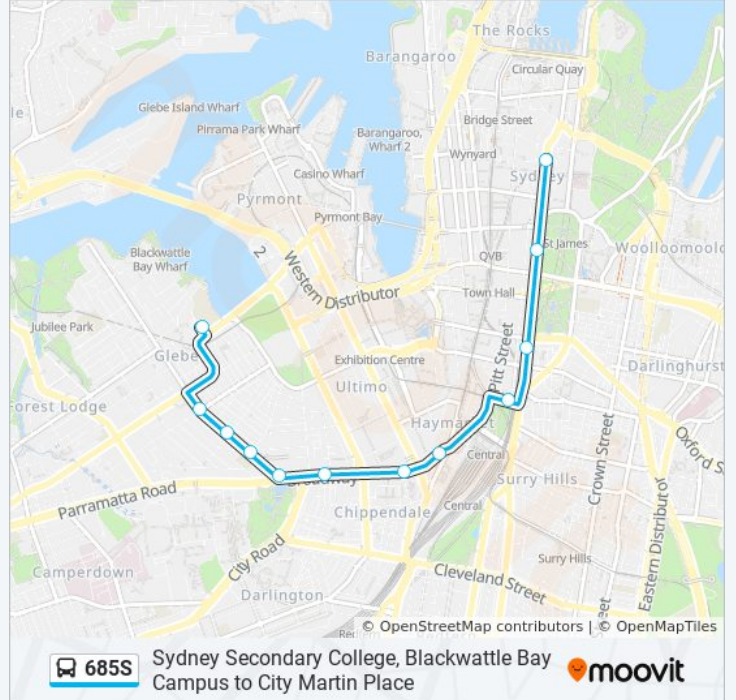

(1) Martin Place: 3:10 PM

Use the Moovit App to find the closest 685S bus station near you and find out when is the next 685S bus arriving.

Direction: Martin Place

12 stops

[VIEW LINE SCHEDULE](#)

Sydney Secondary College Blackwattle Bay Campus, Taylor St

Glebe Point Rd at St Johns Rd

Glebe Point Rd at Mitchell St

Glebe Point Rd opp Glebe Public School

Glebe Point Rd at Broadway

Broadway Shopping Centre, Broadway

University of Technology Sydney, Broadway

Central Station, Railway Square, Stand J

Hay St opp Belmore Park

Museum Station, Downing Centre, Stand E

St James Station, Elizabeth St, Stand C

Martin Place Station, Elizabeth St, Stand C

685S bus Time Schedule

Martin Place Route Timetable:

Sunday	Not Operational
Monday	Not Operational
Tuesday	3:10 PM
Wednesday	Not Operational
Thursday	3:10 PM
Friday	Not Operational
Saturday	Not Operational

685S bus Info

Direction: Martin Place

Stops: 12

Trip Duration: 23 min

Line Summary:

685S bus time schedules and route maps are available in an offline PDF at moovitapp.com. Use the [Moovit App](#) to see live bus times, train schedule or subway schedule, and step-by-step directions for all public transit in Sydney.