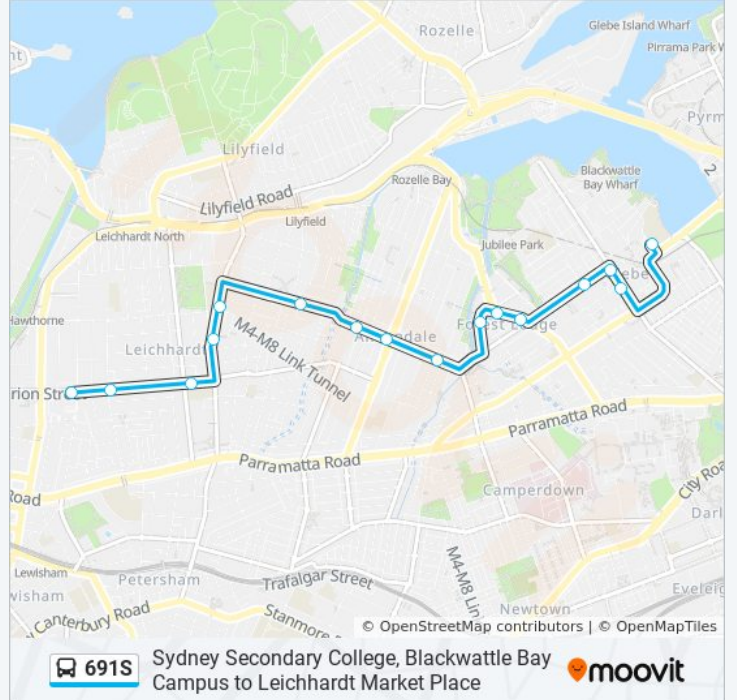

### Direction: Marion St, Leichhardt Market Place

16 stops

[VIEW LINE SCHEDULE](#)

Sydney Secondary College Blackwattle Bay Campus, Taylor St

Glebe Point Rd at Hereford St

Glebe Library, Glebe Point Rd

Wigram Rd opp Bell Lane

Balmain Rd opp Derbyshire Rd

Leichhardt Public School, Marion St

Marion St at Elswick St

MarketPlace Leichhardt, Marion St

### 691S bus Time Schedule

Marion St, Leichhardt Market Place Route  
Timetable:

Sunday	Not Operational
Monday	Not Operational
Tuesday	3:10 PM
Wednesday	Not Operational
Thursday	3:10 PM
Friday	Not Operational
Saturday	Not Operational

### 691S bus Info

**Direction:** Marion St, Leichhardt Market Place

**Stops:** 16

**Trip Duration:** 14 min

**Line Summary:**

691S bus time schedules and route maps are available in an offline PDF at [moovitapp.com](https://moovitapp.com). Use the [Moovit App](#) to see live bus times, train schedule or subway schedule, and step-by-step directions for all public transit in Sydney.