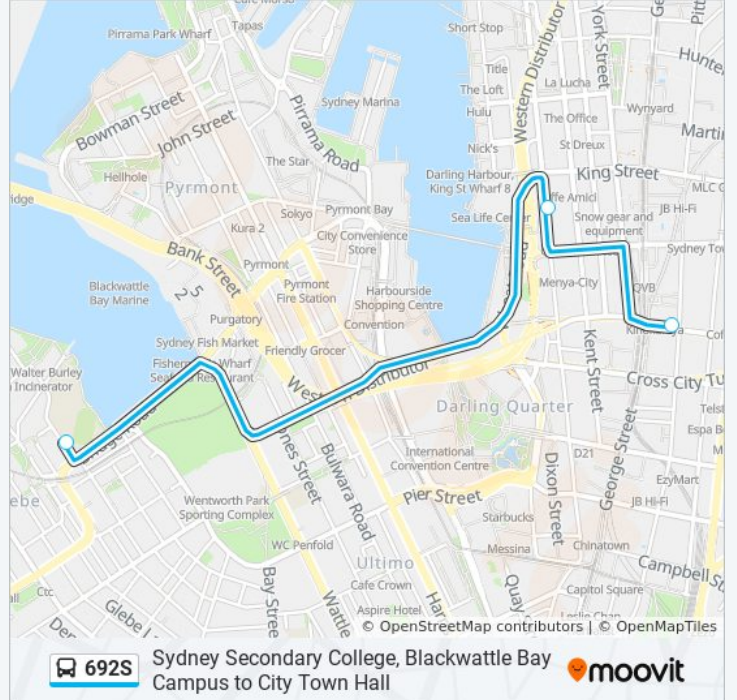

692S

Sydney Secondary College, Blackwattle Bay Campus to City Town Hall

Get The App

The 692S bus line Sydney Secondary College, Blackwattle Bay Campus to City Town Hall has one route. For regular weekdays, their operation hours are:

(1) Park St, City: 3:10 PM

Use the Moovit App to find the closest 692S bus station near you and find out when is the next 692S bus arriving.

Direction: Park St, City

3 stops

[VIEW LINE SCHEDULE](#)

Sydney Secondary College Blackwattle Bay Campus, Taylor St

Sussex St after King St

Town Hall Station, Park St, Stand H

692S bus Time Schedule

Park St, City Route Timetable:

Sunday	Not Operational
Monday	Not Operational
Tuesday	3:10 PM
Wednesday	Not Operational
Thursday	3:10 PM
Friday	Not Operational
Saturday	Not Operational

692S bus Info

Direction: Park St, City

Stops: 3

Trip Duration: 12 min

Line Summary:

692S bus time schedules and route maps are available in an offline PDF at moovitapp.com. Use the [Moovit App](#) to see live bus times, train schedule or subway schedule, and step-by-step directions for all public transit in Sydney.