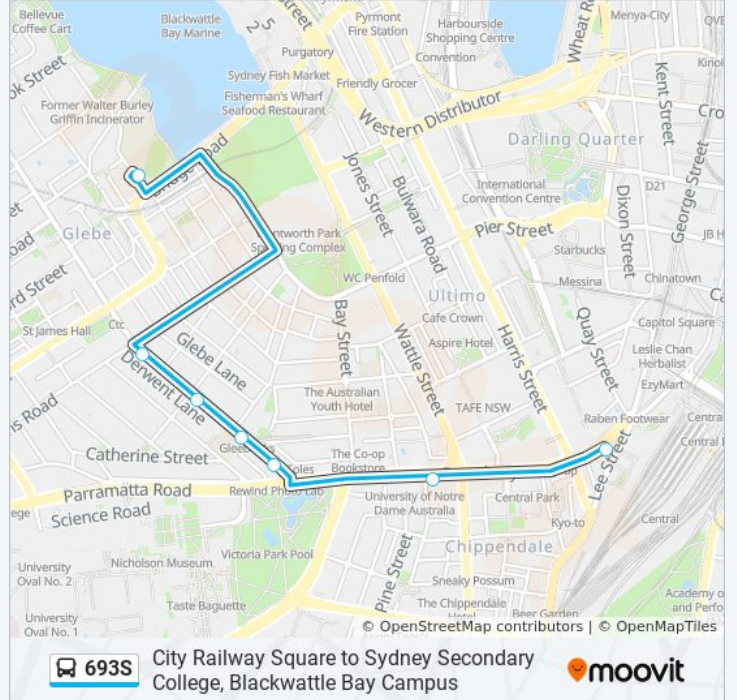

## City Railway Square to Sydney Secondary College, Blackwattle Bay Campus

Get The App

The 693S bus line City Railway Square to Sydney Secondary College, Blackwattle Bay Campus has one route. For regular weekdays, their operation hours are:

### Direction: Blackwattle Bay Campus

7 stops

[VIEW LINE SCHEDULE](#)

Central Station, Railway Square, Stand M

Broadway at Buckland St

Glebe Point Rd after Parramatta Rd

Glebe Public School, Glebe Point Rd

Glebe Point Rd at Mitchell St

### 693S bus Time Schedule

Blackwattle Bay Campus Route Timetable:

Sunday	Not Operational
Monday	8:42 AM
Tuesday	8:42 AM
Wednesday	8:42 AM
Thursday	8:42 AM
Friday	Not Operational
Saturday	Not Operational

### 693S bus Info

**Direction:** Blackwattle Bay Campus

**Stops:** 7

**Trip Duration:** 10 min

**Line Summary:**

693S bus time schedules and route maps are available in an offline PDF at [moovitapp.com](https://moovitapp.com). Use the [Moovit App](#) to see live bus times, train schedule or subway schedule, and step-by-step directions for all public transit in Sydney.