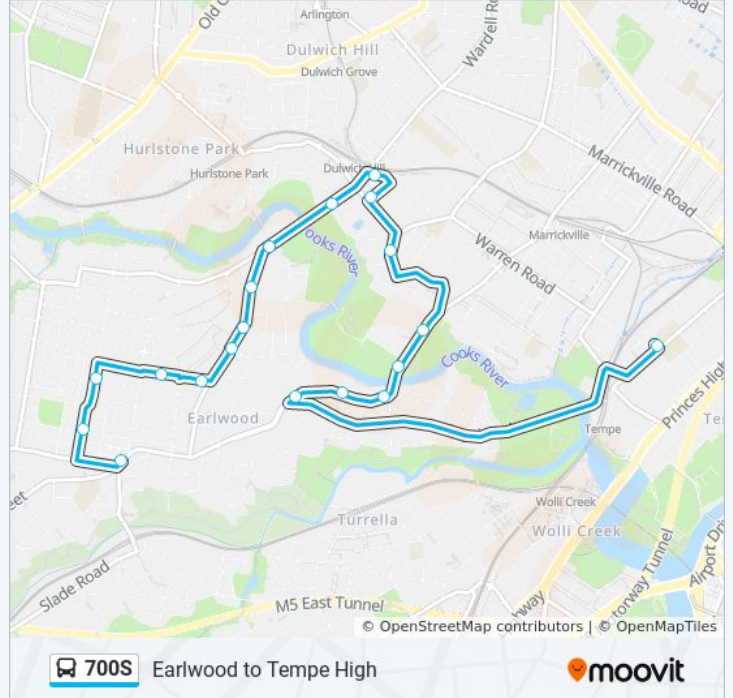

Use the Moovit App to find the closest 700S bus station near you and find out when is the next 700S bus arriving.

Direction: Earlwood Shops - Homer St

19 stops

[VIEW LINE SCHEDULE](#)

- Tempe High School, Collins St
- Homer St opp Bayview Ave
- Homer St opp Undercliffe Public School
- Homer St opp Undercliffe Rd
- HJ Mahoney Memorial Park, Illawarra Rd
- Illawarra Rd at Wallace St
- Beauchamp St before Riverside Cres
- Bayley St at Ewart St
- Dudley St opp Dulwich Hill Station
- Wardell Rd at Riverside Cres
- Wardell Rd before Riverview Rd
- Wardell Rd at Flinders Rd
- Wardell Rd opp Vimy St
- Wardell Rd at Bass Rd
- Fricourt Ave after Wardell Rd
- Fricourt Ave after Collingwood Ave
- Thompson St at Kitchener Ave
- Cameron Ave at Larkhall Ave
- Earlwood Shops, Homer St, Stand C

700S bus Time Schedule

Earlwood Shops - Homer St Route Timetable:

| | |
|-----------|-----------------|
| Sunday | Not Operational |
| Monday | 3:15 PM |
| Tuesday | 2:22 PM |
| Wednesday | 3:15 PM |
| Thursday | 3:15 PM |
| Friday | Not Operational |
| Saturday | Not Operational |

700S bus Info

Direction: Earlwood Shops - Homer St

Stops: 19

Trip Duration: 22 min

Line Summary:

Direction: Tempe High

19 stops

[VIEW LINE SCHEDULE](#)

Wardell Rd at Riverside Cres

Dulwich Hill Station, Dudley St

Ewart St at Wicks Ave

Beauchamp St opp Riverside Cres

Hill St at Livingstone Rd

Illawarra Rd opp Wallace St

Steel Park, Illawarra Rd

Homer St after Undercliffe Rd