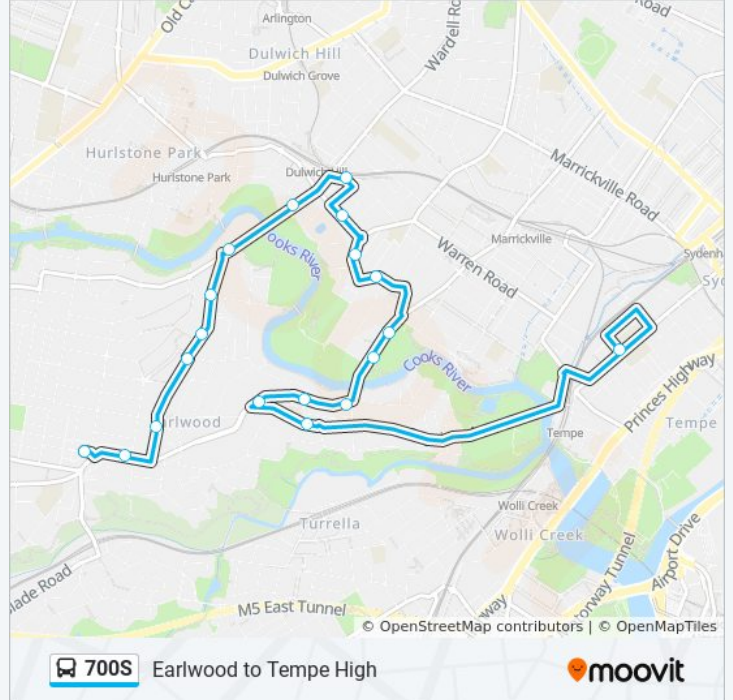

700S bus Info

Direction: Earlwood Shops - Homer St

Stops: 19

Trip Duration: 22 min

Line Summary:

Direction: Tempe High

19 stops

[VIEW LINE SCHEDULE](#)

Wardell Rd at Riverside Cres

Dulwich Hill Station, Dudley St

Ewart St at Wicks Ave

Beauchamp St opp Riverside Cres

Hill St at Livingstone Rd

Illawarra Rd opp Wallace St

Steel Park, Illawarra Rd

Homer St after Undercliffe Rd

Undercliffe Public School, Homer St

Homer St at Bayview Ave

Bayview Ave at Osroy Ave

700S bus Time Schedule

Tempe High Route Timetable:

| | |
|-----------|-----------------|
| Sunday | Not Operational |
| Monday | 7:55 AM |
| Tuesday | 7:55 AM |
| Wednesday | 7:55 AM |
| Thursday | 7:55 AM |
| Friday | Not Operational |
| Saturday | Not Operational |

700S bus Info

Direction: Tempe High

Stops: 19

Trip Duration: 33 min

Line Summary:

700S bus time schedules and route maps are available in an offline PDF at moovitapp.com. Use the [Moovit App](#) to see live bus times, train schedule or subway schedule, and step-by-step directions for all public transit in Sydney.