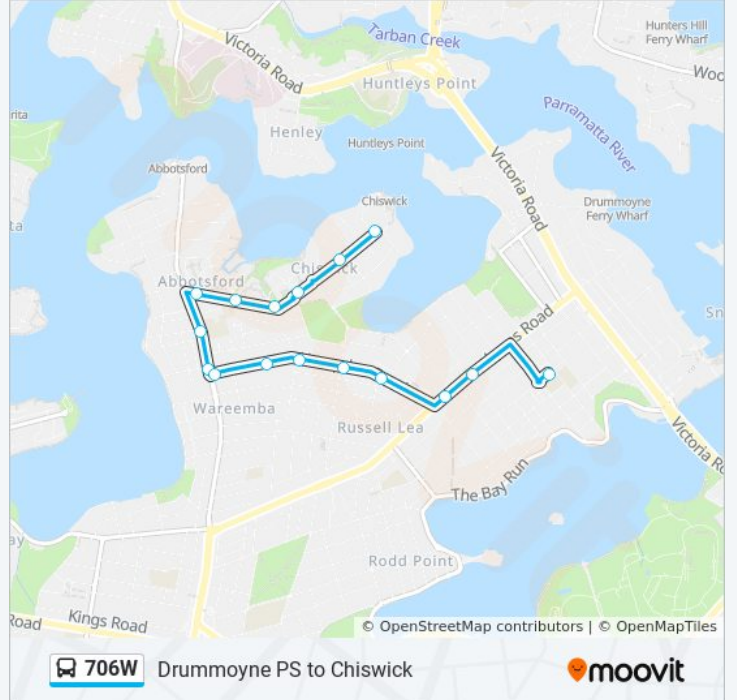

 706W

Drummoyne PS to Chiswick

Get The App

The 706W bus line Drummoyne PS to Chiswick has one route. For regular weekdays, their operation hours are:

(1) Chiswick: 3:40 PM

Use the Moovit App to find the closest 706W bus station near you and find out when is the next 706W bus arriving.

Direction: Chiswick

16 stops

[VIEW LINE SCHEDULE](#)

Drummoyne Public School, Rawson Ave
Lyons Rd at Gipps St
Lyons Rd opp Byrne Ave
Hampden Rd at Mons St
Hampden Rd at Sibbick St
Hampden Rd at Wareemba St
Hampden Rd opp Bourke Pl
Hampden Rd at Great North Rd
Great North Rd at Bickleigh St
Great North Rd opp Abbotsford Public School
Blackwall Point Rd after Great North Rd
Blackwall Point Rd after Melrose Cr
Blackwall Point Rd opp Allison Park
Blackwall Point Rd opp Parkview Rd
Blackwall Point Rd opp Withers St
Chiswick Shops, Blackwall Point Rd

706W bus Time Schedule

Chiswick Route Timetable:

Sunday	Not Operational
Monday	3:40 PM
Tuesday	3:40 PM
Wednesday	3:40 PM
Thursday	3:40 PM
Friday	Not Operational
Saturday	Not Operational

706W bus Info

Direction: Chiswick

Stops: 16

Trip Duration: 12 min

Line Summary:

706W bus time schedules and route maps are available in an offline PDF at moovitapp.com. Use the [Moovit App](#) to see live bus times, train schedule or subway schedule, and step-by-step directions for all public transit in Sydney.