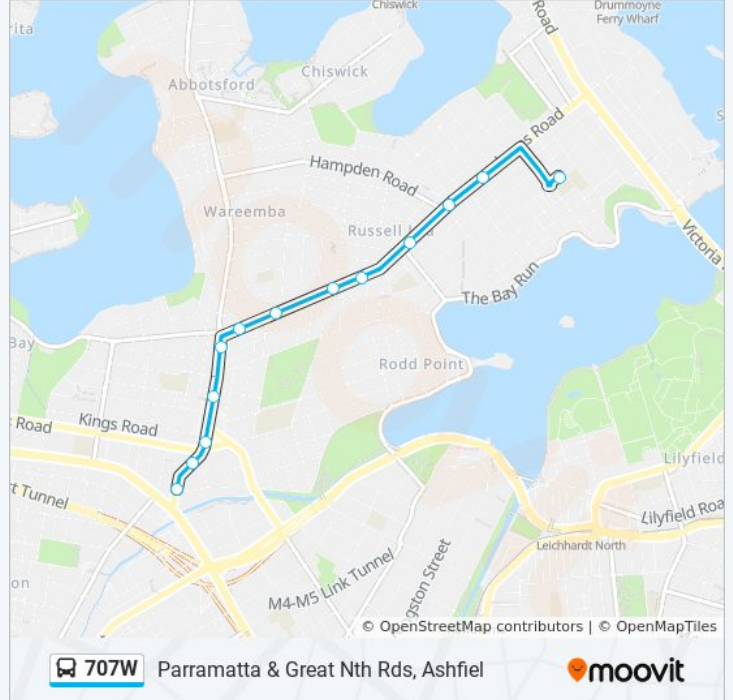

Use the Moovit App to find the closest 707W bus station near you and find out when is the next 707W bus arriving.

Direction: Parramatta & Great Nth Rds, Ashfiel

13 stops

[VIEW LINE SCHEDULE](#)

Drummoyne Public School, Rawson Ave

Five Dock Shops, Great North Rd

Club Five Dock RSL, Great North Road

Great North Rd at Murralong Ave

Great North Rd at Harrabrook Ave

707W bus Time Schedule

Parramatta & Great Nth Rds, Ashfiel Route

Timetable:

Sunday	Not Operational
Monday	3:30 PM
Tuesday	3:30 PM
Wednesday	3:30 PM
Thursday	3:30 PM
Friday	Not Operational
Saturday	Not Operational

707W bus Info

Direction: Parramatta & Great Nth Rds, Ashfiel

Stops: 13

Trip Duration: 11 min

Line Summary:

707W bus time schedules and route maps are available in an offline PDF at moovitapp.com. Use the [Moovit App](#) to see live bus times, train schedule or subway schedule, and step-by-step directions for all public transit in Sydney.