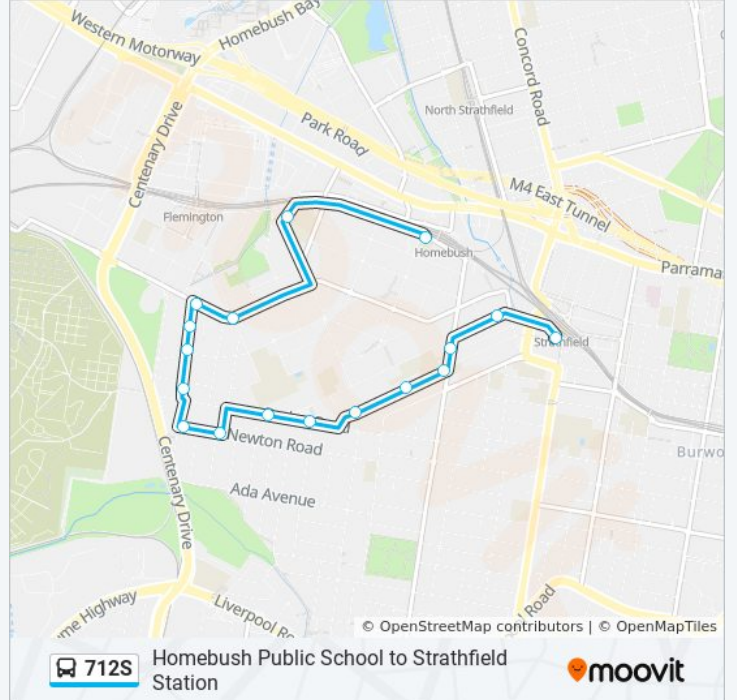

 712S

Homebush Public School to Strathfield Station

Get The App

The 712S bus line Homebush Public School to Strathfield Station has one route. For regular weekdays, their operation hours are:

(1) Strathfield Stn (Sth Side): 3:10 PM

Use the Moovit App to find the closest 712S bus station near you and find out when is the next 712S bus arriving.

Direction: Strathfield Stn (Sth Side)

17 stops

[VIEW LINE SCHEDULE](#)

Homebush Public School, The Crescent
Homebush Boys High School, MacKenzie St
Arthur St at Fraser St
Arthur St at Pemberton St
Pemberton St after Arthur St
Pemberton St at Shortland Ave
Pemberton St after Karuah St
Newton Rd at Pemberton St
Newton Rd at Marion St
Barker Rd opp Wilson St
Australian Catholic University, Barker Rd
Oxford Rd at Heyde Ave
19 Oxford Rd
Strathfield Girls High School, Oxford Rd, Stand A
Homebush Rd at Albert Rd
Albert Rd before Elva St
Strathfield Station, Albert Rd, Stand M

712S bus Time Schedule

Strathfield Stn (Sth Side) Route Timetable:

Sunday	Not Operational
Monday	3:10 PM
Tuesday	3:10 PM
Wednesday	3:10 PM
Thursday	3:10 PM
Friday	Not Operational
Saturday	Not Operational

712S bus Info

Direction: Strathfield Stn (Sth Side)

Stops: 17

Trip Duration: 18 min

Line Summary:

712S bus time schedules and route maps are available in an offline PDF at moovitapp.com. Use the [Moovit App](#) to see live bus times, train schedule or subway schedule, and step-by-step directions for all public transit in Sydney.