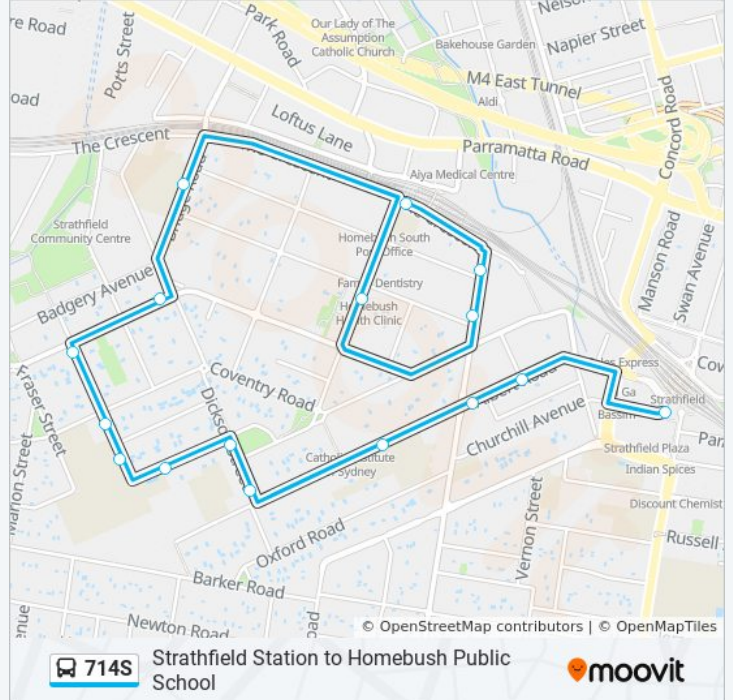

 714S

Strathfield Station to Homebush Public School

Get The App

The 714S bus line Strathfield Station to Homebush Public School has one route. For regular weekdays, their operation hours are:

(1) Homebush Infants & Primary: 8:31 AM

Use the Moovit App to find the closest 714S bus station near you and find out when is the next 714S bus arriving.

Direction: Homebush Infants & Primary

16 stops

[VIEW LINE SCHEDULE](#)

Strathfield Station, Albert Rd, Stand L

Albert Rd opp Duke St

Albert Rd at Homebush Rd

Strathfield Girls High School, Albert Rd

Dickson St after Albert Rd

Dickson St opp Inveresk Park

Merley Rd before Francis St

St Patrick's College, Francis St, Stand E

714S bus Info

Direction: Homebush Infants & Primary

Stops: 16

Trip Duration: 22 min

Line Summary:

714S bus time schedules and route maps are available in an offline PDF at moovitapp.com. Use the [Moovit App](#) to see live bus times, train schedule or subway schedule, and step-by-step directions for all public transit in Sydney.