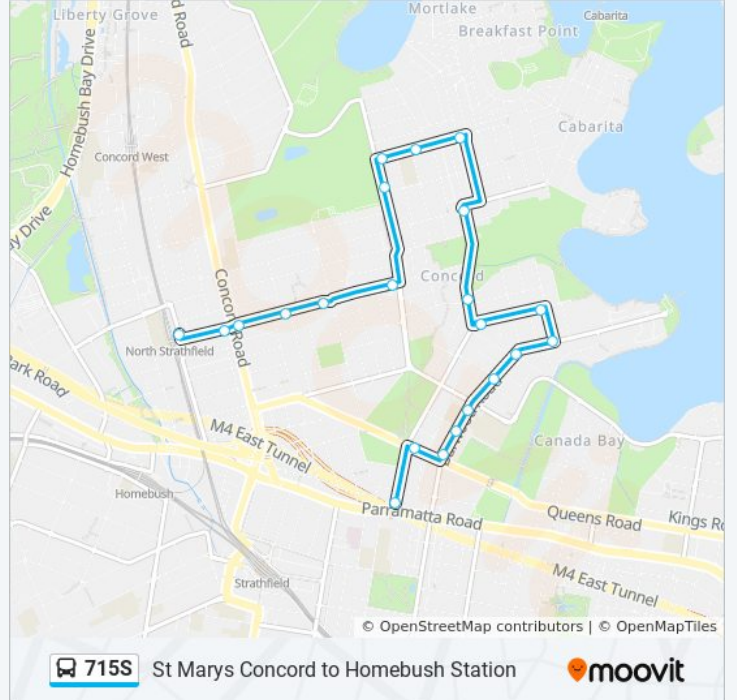

Use the Moovit App to find the closest 715S bus station near you and find out when is the next 715S bus arriving.

Direction: North Strathfield Station

22 stops

[VIEW LINE SCHEDULE](#)

St Mary's Catholic Primary School, Broughton St

Gipps St at Broughton St

Burwood Rd at Gipps St

Burwood Rd at Stanley St

Burwood Rd at Crane St

Burwood Rd at Wallace St

Burwood Rd at La Mascotte Ave

Burwood Rd at Salt St

Zoeller St before Tremere St

Zoeller St at Broughton St

Greenlees Park, Ian Pde

Cabarita Junction, Frederick St

Brays Rd at Mortlake St

Brays Rd at Noble St

Brays Rd at Majors Bay Rd

Majors Bay Rd at Archer St

Concord Shops, Wellbank St

715S bus Info

Direction: North Strathfield Station

Stops: 22

Trip Duration: 22 min

Line Summary:

715S bus time schedules and route maps are available in an offline PDF at moovitapp.com. Use the [Moovit App](#) to see live bus times, train schedule or subway schedule, and step-by-step directions for all public transit in Sydney.