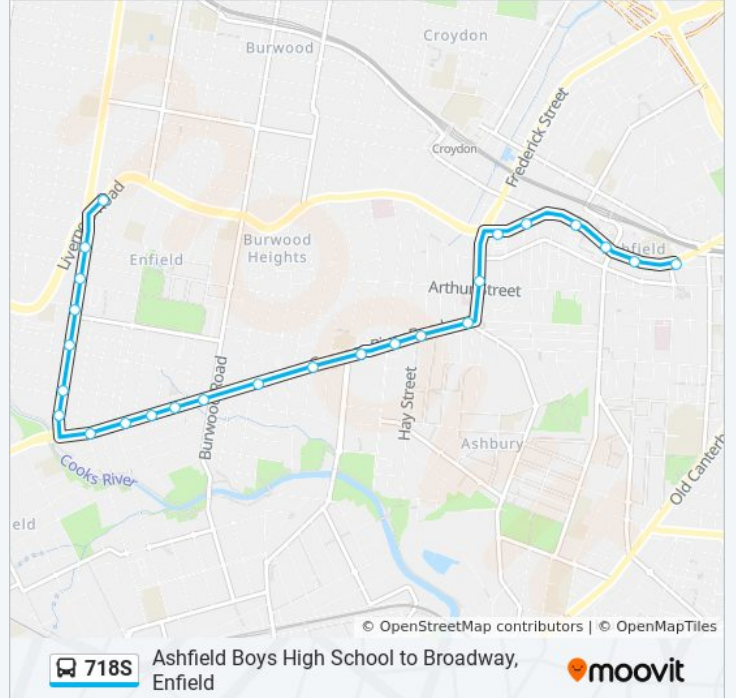

 718S

Ashfield Boys High School to Broadway, Enfield

Get The App

The 718S bus line Ashfield Boys High School to Broadway, Enfield has one route. For regular weekdays, their operation hours are:

(1) Broadway Enfield: 3:20 PM

Use the Moovit App to find the closest 718S bus station near you and find out when is the next 718S bus arriving.

Direction: Broadway Enfield
 25 stops
[VIEW LINE SCHEDULE](#)

718S bus Time Schedule
 Broadway Enfield Route Timetable:

Sunday	Not Operational
Monday	3:20 PM
Tuesday	3:20 PM
Wednesday	2:40 PM
Thursday	2:40 PM
Friday	Not Operational
Saturday	Not Operational

- Liverpool Rd opp Ashfield Boys High School
- Liverpool Rd opp Murrell St
- Ashfield Station, Liverpool Rd, Stand G
- Liverpool Rd at Knox St
- Liverpool Rd at Lapish Ave
- Ashfield RSL, Liverpool Rd
- Milton St at Arthur St
- Georges River Rd after Watson Ave
- Georges River Rd opp Holborow St
- Georges River Rd before Croydon Ave
- Georges River Rd opp Croydon Park Public School
- Georges River Rd at Clyde St
- Georges River Rd at Balmoral Ave
- Georges River Rd after Burwood Rd
- Georges River Rd after McCall Ave
- Georges River Rd opp Rawson St
- Georges River Rd before Lees Ave
- Georges River Rd at Walsh Ave
- Coronation Pde after Punchbowl Rd
- Coronation Pde at Chiswick St
- Coronation Pde opp Tangarra St

718S bus Info
Direction: Broadway Enfield
Stops: 25
Trip Duration: 23 min
Line Summary:

Coronation Pde at Hill St

Coronation Pde opp St Thomas' Anglican Church

Coronation Pde at Plymouth St

The Broadway, Liverpool Rd