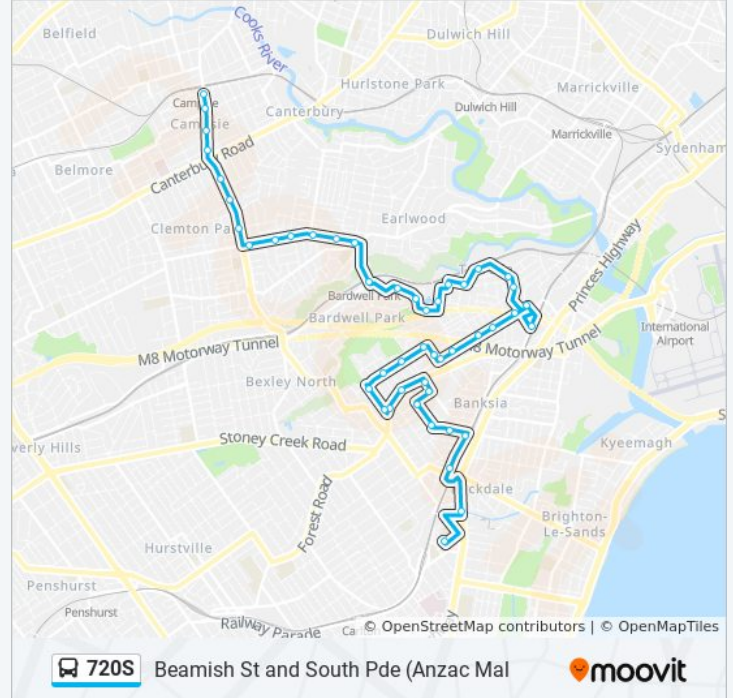

Use the Moovit App to find the closest 720S bus station near you and find out when is the next 720S bus arriving.

Direction: Beamish St and South Pde (Anzac Mal)

47 stops

[VIEW LINE SCHEDULE](#)

St George Girls High School, Palmerston St

Stops: 47

Trip Duration: 47 min

Line Summary:

Wollongong Rd at Mitchell St

Wollongong Rd before Kelsey St

Wollongong Rd opp Done St

Arncliffe Station, Firth St

Loftus St opp Arncliffe West Infants School

Bardwell Park Station, Hartill-Law Ave

Earlwood Shops, William St, Stand D

William St opp Cameron Ave

William St opp Woolcott St

William St opp Westfield St

William St at Main St

Clemtown Park Shops, William St

Bexley Rd opp Calbina Rd

Bexley Rd at Viccliffe Ave

Bexley Rd opp Cross St

Beamish St opp Dan's Corner

Beamish St opp Unara St

Beamish St at Evaline St

ANZAC Mall, Beamish St

720S bus time schedules and route maps are available in an offline PDF at moovitapp.com. Use the [Moovit App](#) to see live bus times, train schedule or subway schedule, and step-by-step directions for all public transit in Sydney.