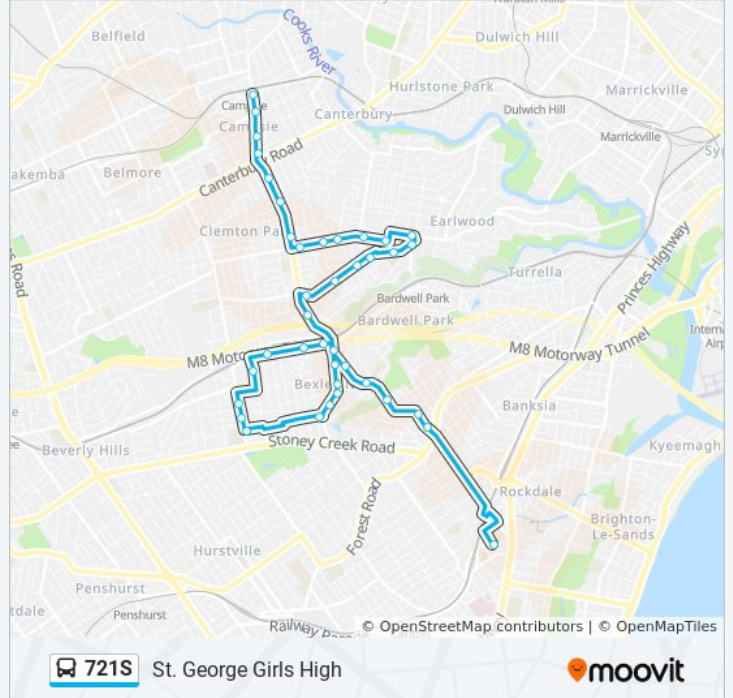

**Direction: St. George Girls High**

39 stops

[VIEW LINE SCHEDULE](#)

- Beamish St opp ANZAC Mall
- Beamish St at Evaline St
- Beamish St at Unara St
- Dan's Corner, Beamish St
- Bexley Rd before Cross St
- Bexley Rd opp Viccliffe Ave
- Bexley Rd after Calbina Rd
- William St opp Clemton Park Shops
- William St opp Main St
- William St at Westfield St
- William St after Woolcott St
- William St before Cameron Ave
- Earwood Shops, Clarke St, Stand A
- Earwood Shops, Homer St, Stand E
- Earwood Public School, Homer St
- Homer St opp Schofield Ave
- Homer St opp Glenview Ave
- Homer St at Woodlawn Ave
- Homer St before Bexley Rd
- Bexley Rd after Douglas St
- Bexley North Station, Bexley Rd
- New Illawarra Rd opp Lynesta Ave

**721S bus Info**

**Direction:** St. George Girls High

**Stops:** 39

**Trip Duration:** 49 min

**Line Summary:**

New Illawarra Rd opp MacDonal Cres

New Illawarra Rd opp Tomkins St

New Illawarra Rd opp Heath St

Alston St at Coveney St

Banner Rd at Kingsgrove Rd

Kingsgrove Rd at Morris Ave

Kingsgrove Rd at Moreton Ave

St Ursula's College, Caroline St

Shaw St after Berith St

Shaw St opp East Dr

Bexley North Library, Shaw St

Bexley Rd opp Whitbread Park

Bexley North Anglican Church, Bexley Rd

Bexley Rd at Veron Rd

Bexley Rd opp Reginald St

Bexley Rd opp Godwin St

St George Girls High School, Palmerston St

721S bus time schedules and route maps are available in an offline PDF at [moovitapp.com](https://moovitapp.com). Use the [Moovit App](#) to see live bus times, train schedule or subway schedule, and step-by-step directions for all public transit in Sydney.