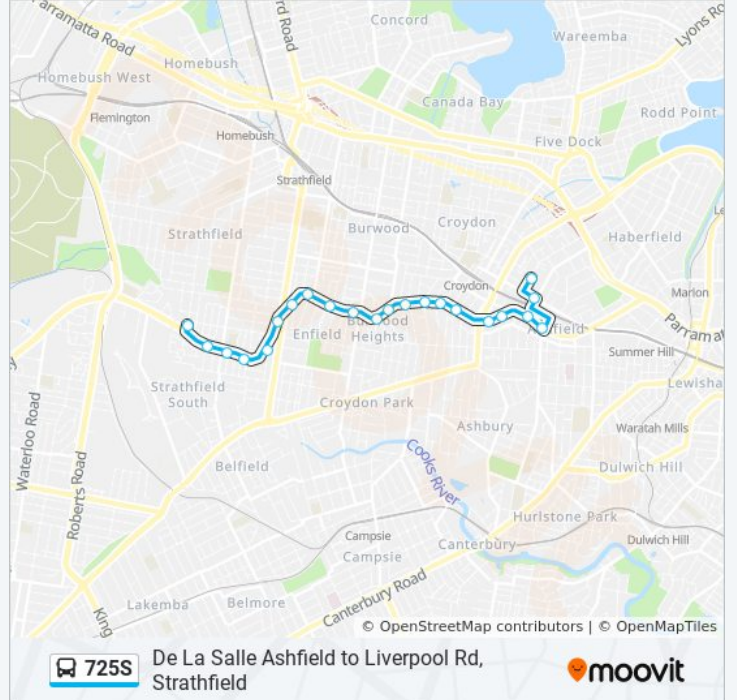

 725S

De La Salle Ashfield to Liverpool Rd, Strathfield

Get The App

The 725S bus line De La Salle Ashfield to Liverpool Rd, Strathfield has one route. For regular weekdays, their operation hours are:

(1) Liverpool Rd & Wallis Ave Strathfie: 3:10 PM

Use the Moovit App to find the closest 725S bus station near you and find out when is the next 725S bus arriving.

Direction: Liverpool Rd & Wallis Ave Strathfie

22 stops

[VIEW LINE SCHEDULE](#)

- St Vincents College Ashfield, Alt St
- Elizabeth St at Bland St
- Ashfield Station, Liverpool Rd, Stand G
- Liverpool Rd at Knox St
- Liverpool Rd at Lapish Ave
- Ashfield RSL, Liverpool Rd
- Liverpool Rd opp St James Croydon
- Liverpool Rd before Croydon Ave
- Liverpool Rd at Brighton St
- Liverpool Rd at Badminton Rd
- Liverpool Rd after Claremont Rd
- Liverpool Rd at Culdees Rd
- St Joseph's Primary School, Liverpool Rd
- Liverpool Rd at The Parade
- Liverpool Rd at Beaumaris St
- The Broadway, Liverpool Rd
- Liverpool Rd before Plymouth St
- Liverpool Rd before Hill St
- Liverpool Rd at Frances Ave
- Liverpool Rd opp Strathfield South Public School
- Liverpool Rd at Brooklyn St

725S bus Time Schedule

Liverpool Rd & Wallis Ave Strathfie Route Timetable:

Sunday	Not Operational
Monday	3:10 PM
Tuesday	3:10 PM
Wednesday	3:10 PM
Thursday	3:10 PM
Friday	Not Operational
Saturday	Not Operational

725S bus Info

Direction: Liverpool Rd & Wallis Ave Strathfie

Stops: 22

Trip Duration: 25 min

Line Summary:

725S bus time schedules and route maps are available in an offline PDF at moovitapp.com. Use the [Moovit App](#) to see live bus times, train schedule or subway schedule, and step-by-step directions for all public transit in Sydney.