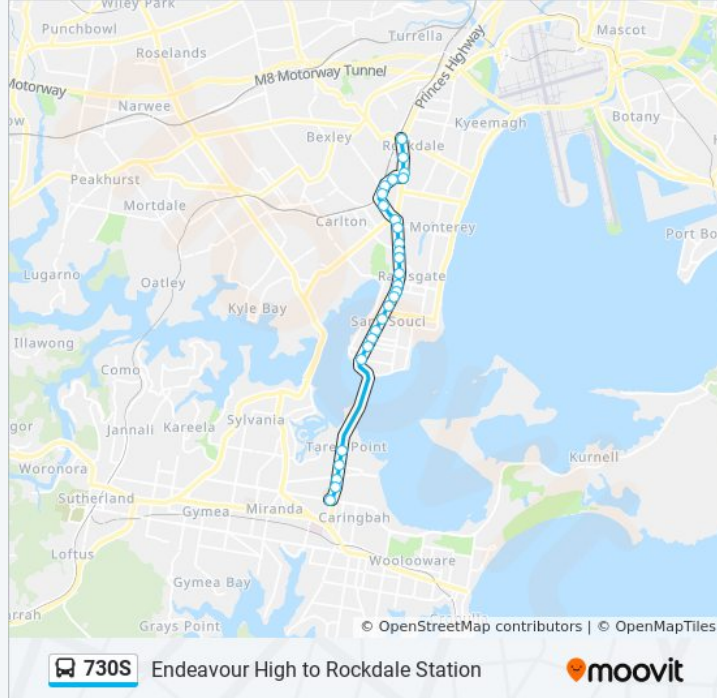

St George Christian School, Rocky Point Rd

Rocky Point Rd at Torwood St

Rocky Point Rd before Ramsgate Rd

Rocky Point Rd at Hastings Rd

Rocky Point Rd at Weeney St

Rocky Point Rd before Jubilee Ave

Calvary Hospital, Rocky Point Rd

Rocky Point Rd at Shaw St

Gray Ave at Gray St

Gray St at Queens Ave

**730S bus Time Schedule**

Rockdale Stn (Tramway Arc) Route Timetable:

Sunday	Not Operational
Monday	2:15 PM
Tuesday	3:01 PM
Wednesday	3:01 PM
Thursday	3:01 PM
Friday	Not Operational
Saturday	Not Operational

**730S bus Info**

**Direction:** Rockdale Stn (Tramway Arc)

**Stops:** 28

**Trip Duration:** 30 min

**Line Summary:**

Railway Pde opp Derby St

Kogarah Station, Railway Pde, Stand C

Kogarah High School, Regent St

Regent St at Princes Hwy

Princes Hwy before Harrow Rd

Princes Hwy after Rockdale Plaza Dr

Rockdale Station, Geeves Ave, Stand D

730S bus time schedules and route maps are available in an offline PDF at [moovitapp.com](https://moovitapp.com). Use the [Moovit App](#) to see live bus times, train schedule or subway schedule, and step-by-step directions for all public transit in Sydney.