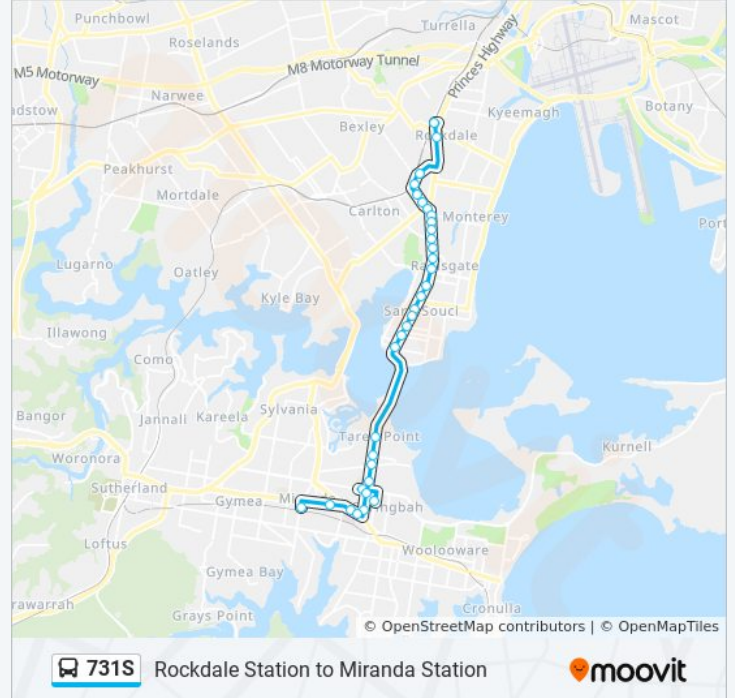

Taren Point Rd at Box Rd

Taren Point Rd before Parraweena Rd

Caringbah Home, Taren Point Rd

Endeavour Sports High School, Access Rd, The Boulevarde

Caringbah High School, Willarong Rd

Taren Point Rd after Captain Cook Dr

Taren Point Rd before Kingsway

Kingsway at Hinkler Ave

The Sutherland Hospital, Kingsway

Kingsway opp Junction St

Miranda Interchange, Kiora Rd, Stand 5

731S bus time schedules and route maps are available in an offline PDF at moovitapp.com. Use the [Moovit App](#) to see live bus times, train schedule or subway schedule, and step-by-step directions for all public transit in Sydney.

[About Moovit](#) • [MaaS Solutions](#) • [Supported Countries](#) • [Mooviter Community](#)

© 2024 Moovit - All Rights Reserved

Check Live Arrival Times