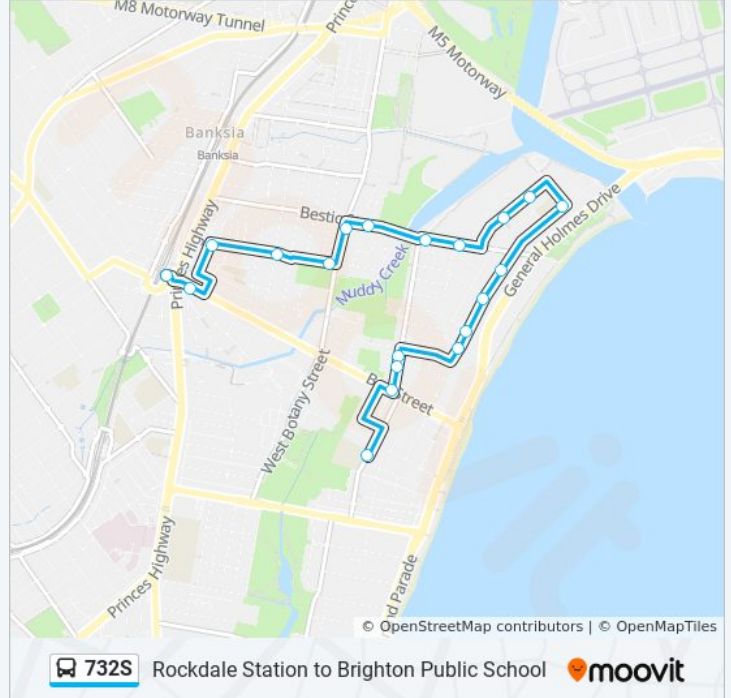

Rockdale Station to Brighton Public School

Get The App

The 732S bus line (Rockdale Station to Brighton Public School) has 2 routes. For regular weekdays, their operation hours are:

(1) Brighton Public School: 8:25 AM(2) Rockdale Stn (Tramway Arc): 3:10 PM

**732S bus Info**  
**Direction:** Brighton Public School  
**Stops:** 22  
**Trip Duration:** 18 min  
**Line Summary:**

**Direction: Rockdale Stn (Tramway Arc)**

20 stops

[VIEW LINE SCHEDULE](#)

Brighton-Le-Sands Public School, Crawford Rd

Bay St at Francis Ave

St Thomas More's Primary School, Francis Ave

Francis Ave before Bruce St

Moate Ave at Sellwood St

Moate Ave at Henson St

Moate Ave at Rowley St

Moate Ave before Bestic St

Jacobson Ave at Tancred Ave

**732S bus Info**

**Direction:** Rockdale Stn (Tramway Arc)

**Stops:** 20

**Trip Duration:** 24 min

**Line Summary:**

Rockdale Uniting Church, Bay St

Rockdale Station, Geeves Ave, Stand D

732S bus time schedules and route maps are available in an offline PDF at [moovitapp.com](https://moovitapp.com). Use the [Moovit App](#) to see live bus times, train schedule or subway schedule, and step-by-step directions for all public transit in Sydney.