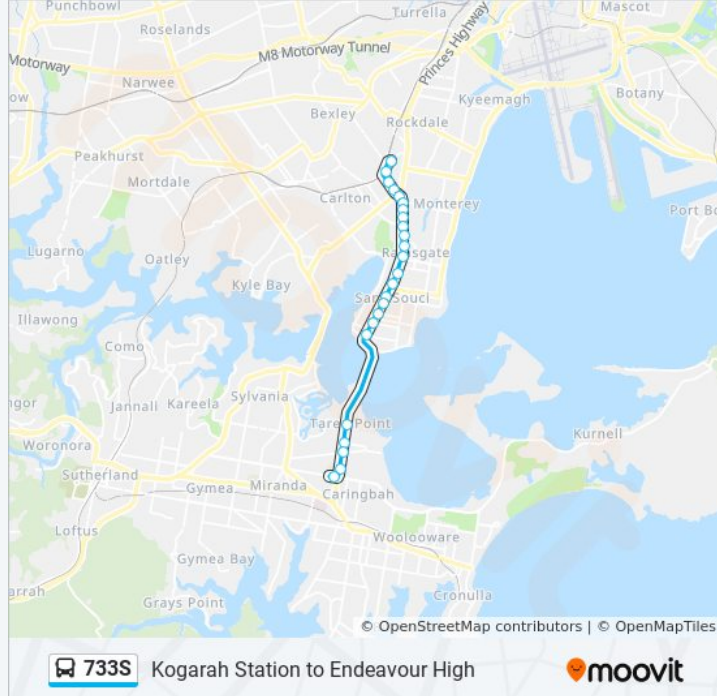

### Direction: Endeavour High

24 stops

[VIEW LINE SCHEDULE](#)

- Kogarah Station, Regent St, Stand D
- Railway Pde at Derby St
- St George Hospital, Gray St
- Gray St at Chapel St
- Gray Ave before Rocky Point Rd
- Rocky Point Rd opp Shaw St
- Rocky Point Rd at Wilson St
- Rocky Point Rd opp Calvary Hospital
- Rocky Point Rd opp Jubilee Ave
- Rocky Point Rd opp Weeney St
- Rocky Point Rd at Clarkes Rd
- Rocky Point Rd before Ramsgate Rd
- Rocky Point Rd opp St George Christian School
- Rocky Point Rd at Camille St
- Rocky Point Rd before Russell Ave
- Rocky Point Rd at Evans St
- Rocky Point Rd at Toyer Ave
- Rocky Point Rd at Kendall St
- Rocky Point Rd before Fontainebleau St
- Taren Point Rd after Toorak Ave
- Taren Point Rd at Box Rd
- Taren Point Rd before Parraweena Rd

### 733S bus Info

**Direction:** Endeavour High

**Stops:** 24

**Trip Duration:** 22 min

**Line Summary:**

Caringbah Home, Taren Point Rd

Endeavour Sports High School, Access Rd, The Boulevarde

### Direction: Rockdale Stn (Tramway Arc)

29 stops

[VIEW LINE SCHEDULE](#)

Endeavour Sports High School, Access Rd, The Boulevarde

Endeavour High School, Taren Point Rd

Taren Point Road opp Caringbah Home

Taren Point Rd before Parraweena Rd

### 733S bus Info

**Direction:** Rockdale Stn (Tramway Arc)

**Stops:** 29

**Trip Duration:** 30 min

**Line Summary:**

Calvary Hospital, Rocky Point Rd

Rocky Point Rd at Shaw St

Gray Ave at Gray St