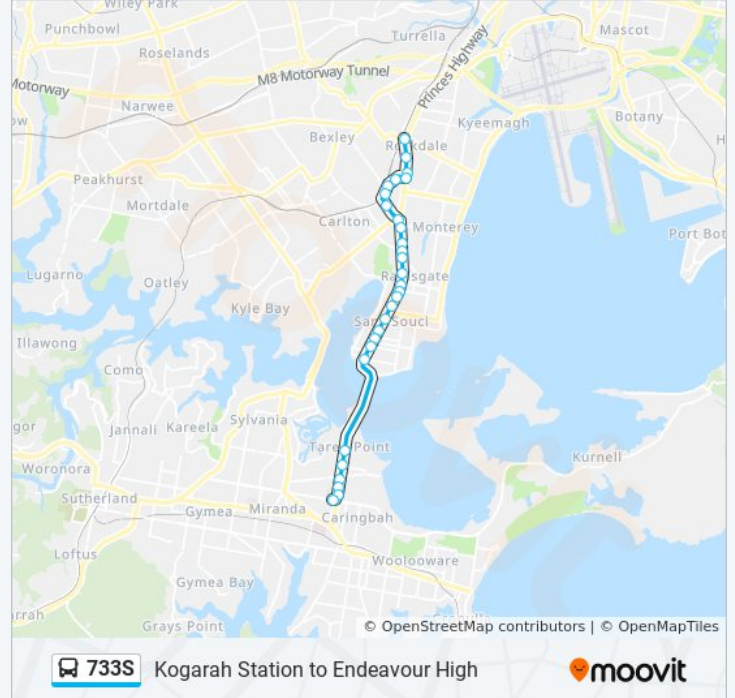

### Direction: Endeavour High

24 stops

[VIEW LINE SCHEDULE](#)

- Kogarah Station, Regent St, Stand D
- Railway Pde at Derby St
- St George Hospital, Gray St
- Gray St at Chapel St
- Gray Ave before Rocky Point Rd
- Rocky Point Rd opp Shaw St
- Rocky Point Rd at Wilson St
- Rocky Point Rd opp Calvary Hospital
- Rocky Point Rd opp Jubilee Ave
- Rocky Point Rd opp Weeney St
- Rocky Point Rd at Clarkes Rd
- Rocky Point Rd before Ramsgate Rd
- Rocky Point Rd opp St George Christian School
- Rocky Point Rd at Camille St
- Rocky Point Rd before Russell Ave
- Rocky Point Rd at Evans St
- Rocky Point Rd at Toyer Ave
- Rocky Point Rd at Kendall St
- Rocky Point Rd before Fontainebleau St
- Taren Point Rd after Toorak Ave
- Taren Point Rd at Box Rd
- Taren Point Rd before Parraweena Rd

### 733S bus Info

**Direction:** Endeavour High

**Stops:** 24

**Trip Duration:** 22 min

**Line Summary:**

Caringbah Home, Taren Point Rd

Endeavour Sports High School, Access Rd, The Boulevarde

### 733S bus Info

**Direction:** Rockdale Stn (Tramway Arc)

**Stops:** 29

**Trip Duration:** 30 min

**Line Summary:**

Calvary Hospital, Rocky Point Rd

Rocky Point Rd at Shaw St

Gray Ave at Gray St

Gray St at Queens Ave

Railway Pde opp Derby St

Kogarah Station, Railway Pde, Stand C

Kogarah High School, Regent St

Regent St at Princes Hwy

Princes Hwy before Harrow Rd

Princes Hwy after Rockdale Plaza Dr

Rockdale Station, Geeves Ave, Stand D