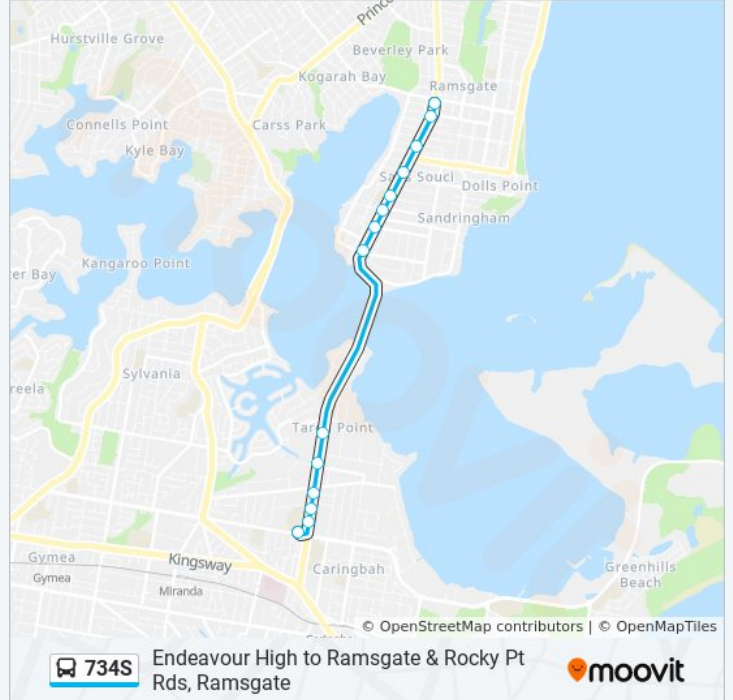

(1) Ramsgate & Rocky Pt Rds(Ramsgate): 2:58 PM

Use the Moovit App to find the closest 734S bus station near you and find out when is the next 734S bus arriving.

## Direction: Ramsgate & Rocky Pt Rds(Ramsgate)

14 stops

[VIEW LINE SCHEDULE](#)

Endeavour Sports High School, Access Rd, The Boulevarde

Endeavour High School, Taren Point Rd

Taren Point Road opp Caringbah Home

Rocky Point Rd after Russell Ave

Rocky Point Rd at Northcote St

Rocky Point Rd at Torwood St

Rocky Point Rd before Ramsgate Rd

## 734S bus Info

**Direction:** Ramsgate & Rocky Pt Rds(Ramsgate)

**Stops:** 14

**Trip Duration:** 15 min

**Line Summary:**

734S bus time schedules and route maps are available in an offline PDF at [moovitapp.com](https://moovitapp.com). Use the [Moovit App](#) to see live bus times, train schedule or subway schedule, and step-by-step directions for all public transit in Sydney.