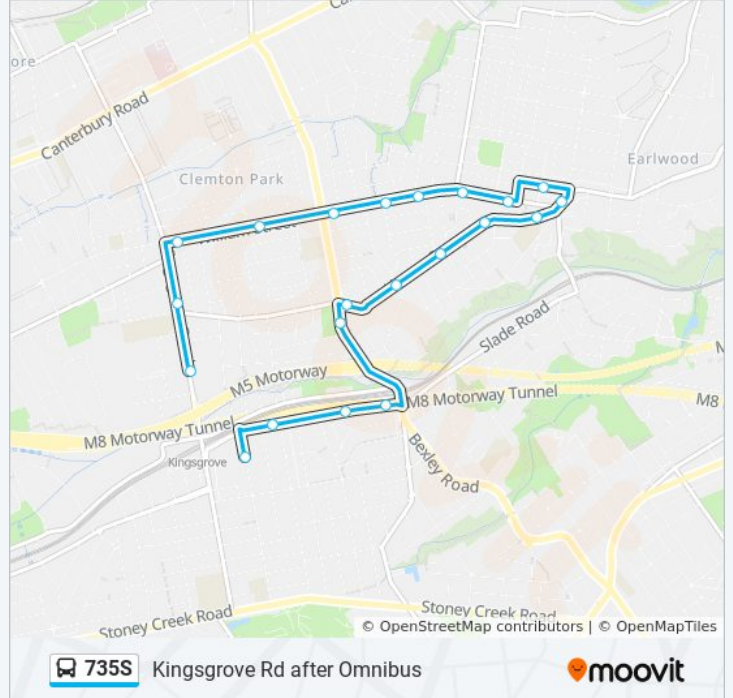

 735S

Kingsgrove Rd after Omnibus

Get The App

The 735S bus line (Kingsgrove Rd after Omnibus) has 2 routes. For regular weekdays, their operation hours are: (1) Kingsgrove Rd after Omnibus: 3:08 PM(2) William St & Bexley Rd: 3:15 PM  
Use the Moovit App to find the closest 735S bus station near you and find out when is the next 735S bus arriving.

**Direction: Kingsgrove Rd after Omnibus**

21 stops

[VIEW LINE SCHEDULE](#)

- St Ursula's College, Caroline St
- Shaw St after Berith St
- Shaw St opp East Dr
- Bexley North Library, Shaw St
- Beaumont Park, Bexley Rd
- Homer St after Bexley Rd
- Homer St at Malley Ave
- Homer St at Hood Ave
- Homer St after Schofield Ave
- Homer St opp Earlwood Public School
- Earwood Shops, Homer St, Stand C
- Earwood Shops, Clarke St, Stand B
- William St opp Cameron Ave
- William St opp Woolcott St
- William St opp Westfield St
- William St at Main St
- Clemton Park Shops, William St
- William St before Hilltop St
- William St at Shackel Ave
- Kingsgrove Rd opp Kingsgrove North High School
- Kingsgrove Rd opp Omnibus Rd

**735S bus Info**

**Direction:** Kingsgrove Rd after Omnibus

**Stops:** 21

**Trip Duration:** 30 min

**Line Summary:**

**Direction: William St & Bexley Rd**

17 stops

[VIEW LINE SCHEDULE](#)

**735S bus Info**

**Direction:** William St & Bexley Rd

**Stops:** 17

**Trip Duration:** 21 min

**Line Summary:**

735S bus time schedules and route maps are available in an offline PDF at [moovitapp.com](https://moovitapp.com). Use the [Moovit App](#) to see live bus times, train schedule or subway schedule, and step-by-step directions for all public transit in Sydney.