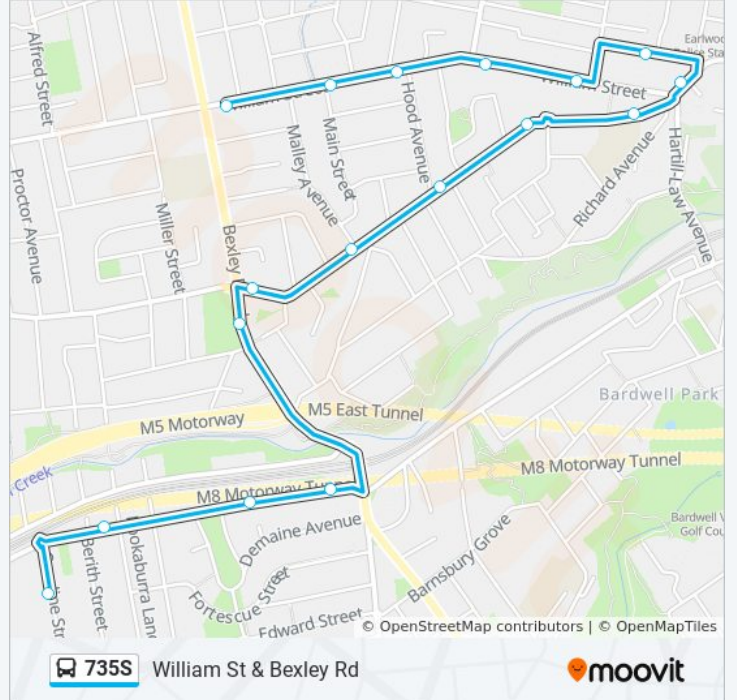

**Direction: Kingsgrove Rd after Omnibus**

21 stops

[VIEW LINE SCHEDULE](#)

- St Ursula's College, Caroline St
- Shaw St after Berith St
- Shaw St opp East Dr
- Bexley North Library, Shaw St
- Beaumont Park, Bexley Rd
- Homer St after Bexley Rd
- Homer St at Malley Ave
- Homer St at Hood Ave
- Homer St after Schofield Ave
- Homer St opp Earlwood Public School
- Earwood Shops, Homer St, Stand C
- Earwood Shops, Clarke St, Stand B
- William St opp Cameron Ave
- William St opp Woolcott St
- William St opp Westfield St
- William St at Main St
- Clemton Park Shops, William St
- William St before Hilltop St
- William St at Shackel Ave
- Kingsgrove Rd opp Kingsgrove North High School
- Kingsgrove Rd opp Omnibus Rd

**735S bus Info**

**Direction:** Kingsgrove Rd after Omnibus

**Stops:** 21

**Trip Duration:** 30 min

**Line Summary:**

**Direction: William St & Bexley Rd**

17 stops

[VIEW LINE SCHEDULE](#)

- St Ursula's College, Caroline St
- Shaw St after Berith St
- Shaw St opp East Dr
- Bexley North Library, Shaw St
- Beaumont Park, Bexley Rd
- Homer St after Bexley Rd
- Homer St at Malley Ave
- Homer St at Hood Ave
- Homer St after Schofield Ave
- Homer St opp Earlwood Public School
- Earlwood Shops, Homer St, Stand C
- Earlwood Shops, Clarke St, Stand B
- William St opp Cameron Ave
- William St opp Woolcott St
- William St opp Westfield St
- William St at Main St
- Clemton Park Shops, William St

**735S bus Info**

**Direction:** William St & Bexley Rd

**Stops:** 17

**Trip Duration:** 21 min

**Line Summary:**

735S bus time schedules and route maps are available in an offline PDF at [moovitapp.com](https://moovitapp.com). Use the [Moovit App](#) to see live bus times, train schedule or subway schedule, and step-by-step directions for all public transit in Sydney.