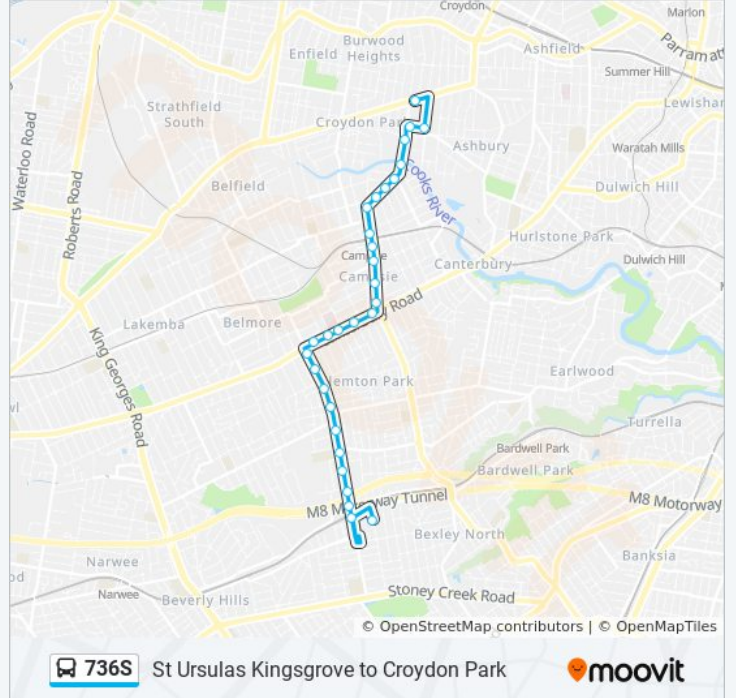

 736S

St Ursulas Kingsgrove to Croydon Park

Get The App

The 736S bus line St Ursulas Kingsgrove to Croydon Park has one route. For regular weekdays, their operation hours are:

(1) Croydon Park Public School: 3:15 PM

Use the Moovit App to find the closest 736S bus station near you and find out when is the next 736S bus arriving.

**Direction: Croydon Park Public School**

30 stops

[VIEW LINE SCHEDULE](#)

- St Ursula's College, Caroline St
- Kingsgrove Station, Kingsgrove Rd
- Kingsgrove Rd after Commercial Rd
- Forrester Reserve, Kingsgrove Rd
- Kingsgrove Rd at Omnibus Rd
- Kingsgrove North High School, Kingsgrove Rd
- Kingsgrove Rd at Oatley St
- Kingsgrove Rd at Archibald St
- Kingsgrove Rd at Moncur Ave
- Kingsgrove Rd at Rod St
- Kingsgrove Rd before Canterbury Rd
- Canterbury Rd opp Chelmsford Ave
- Canterbury Rd at Tudor St
- Canterbury Hospital, Canterbury Rd
- Canterbury Rd opp Wade St
- Canterbury Rd opp Viccliffe Ave
- Beamish St opp Dan's Corner
- Beamish St opp Unara St
- Beamish St at Evaline St
- ANZAC Mall, Beamish St
- Campsie Station, Beamish St, Stand B

**736S bus Info**

**Direction:** Croydon Park Public School

**Stops:** 30

**Trip Duration:** 35 min

**Line Summary:**

Beamish St opp Lofts Garden

Brighton Ave opp Browning St

Brighton Ave at Tennyson St

Brighton Ave opp Moore St

Brighton Ave opp Mildura Reserve

Brighton Ave at Wentworth St

Queensborough Rd at Brighton Ave

Queensborough Rd at Croydon Ave

Georges River Rd opp Croydon Park Public School

736S bus time schedules and route maps are available in an offline PDF at [moovitapp.com](https://moovitapp.com). Use the [Moovit App](#) to see live bus times, train schedule or subway schedule, and step-by-step directions for all public transit in Sydney.