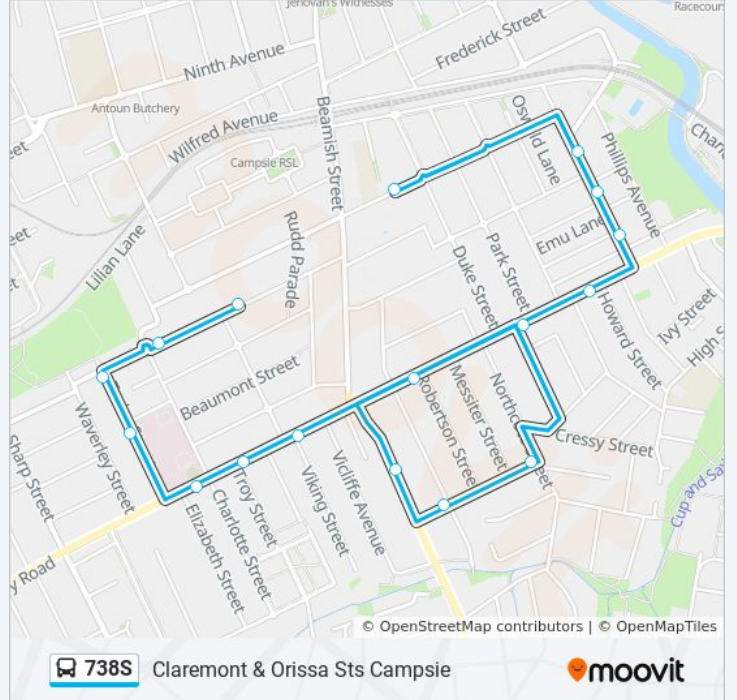

Use the Moovit App to find the closest 738S bus station near you and find out when is the next 738S bus arriving.

Direction: Claremont & Orissa Sts Campsie

17 stops

[VIEW LINE SCHEDULE](#)

Campsie Public School, Evaline St
Wonga St after Wairoa St
Wonga St after Warrigal St
Wonga St opp Emu St
Canterbury Rd at Howard St
Canterbury Rd at Allen St
Bexley Rd before Cross St
Cross St at Scahill St
Cross St at Northcote St
Canterbury Rd at Robertson St
Canterbury Rd at Viking St
Canterbury Rd at Troy St
Canterbury Rd opp Canterbury Hospital
Tudor St opp McKenzie St
Tudor St at Palmer St
Claremont St at Thorncraft Pde
Claremont St opp Orissa St

738S bus Info

Direction: Claremont & Orissa Sts Campsie

Stops: 17

Trip Duration: 18 min

Line Summary:

738S bus time schedules and route maps are available in an offline PDF at moovitapp.com. Use the [Moovit App](#) to see live bus times, train schedule or subway schedule, and step-by-step directions for all public transit in Sydney.