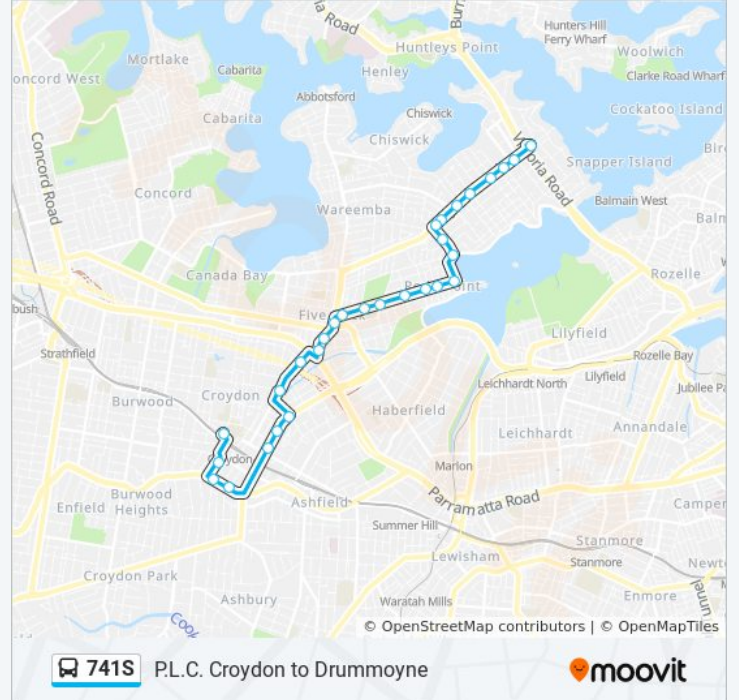

 741S

P.L.C. Croydon to Drummoyne

Get The App

The 741S bus line P.L.C. Croydon to Drummoyne has one route. For regular weekdays, their operation hours are:

(1) Drummoyne: 3:15 PM - 3:18 PM

Use the Moovit App to find the closest 741S bus station near you and find out when is the next 741S bus arriving.

Direction: Drummoyne

29 stops

[VIEW LINE SCHEDULE](#)

- Presbyterian Ladies College, Young St
- Dickinson Ave after Thomas St
- Liverpool Rd at Edwin St
- Liverpool Rd at Wetherill St
- Frederick St after Elizabeth St
- Frederick St at Banks St
- Frederick St at John St
- Croydon Rd after Queen St
- Croydon Rd at Dalmar St
- Great North Rd opp Harrabrook Ave
- Great North Rd at Longview St
- Great North Rd opp Club Five Dock RSL
- First Ave at Waterview St
- First Ave opp Domremy College
- First Ave at Ingham Ave
- First Ave at Heath St
- Rodd Point Shops, First Ave
- First Ave at Princess Ave
- First Ave opp Hood Ave
- Henley Marine Dr at Brent St
- Brent St opp Undine St
- Lyons Rd at Mons St

741S bus Info

Direction: Drummoyne

Stops: 29

Trip Duration: 33 min

Line Summary:

Lyons Rd at Tait Lane

Lyons Rd at Byrne Ave

Lyons Rd at Gipps St

Lyons Rd at Thompson St

Lyons Rd opp Tranmere St

Lyons Rd after Bayswater St

Lyons Rd opp Renwick St

741S bus time schedules and route maps are available in an offline PDF at moovitapp.com. Use the [Moovit App](#) to see live bus times, train schedule or subway schedule, and step-by-step directions for all public transit in Sydney.