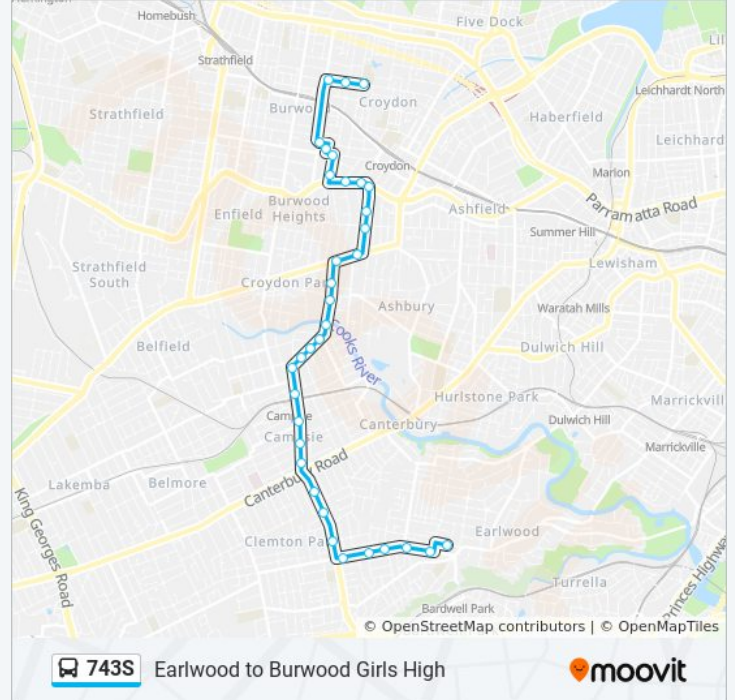

 743S

Earlwood to Burwood Girls High

Get The App

The 743S bus line Earlwood to Burwood Girls High has one route. For regular weekdays, their operation hours are:  
 (1) Burwood Girls High: 7:38 AM - 8:28 AM  
 Use the Moovit App to find the closest 743S bus station near you and find out when is the next 743S bus arriving.

**Direction: Burwood Girls High**

34 stops

[VIEW LINE SCHEDULE](#)

- Earlwood Shops, Clarke St, Stand B
- William St opp Cameron Ave
- William St opp Woolcott St
- William St opp Westfield St
- William St at Main St
- Clenton Park Shops, William St
- Bexley Rd opp Calbina Rd
- Bexley Rd at Viccliffe Ave
- Bexley Rd opp Cross St
- Beamish St opp Dan's Corner
- Beamish St opp Unara St
- Beamish St at Evaline St
- Campsie Station, Beamish St, Stand B
- Beamish St opp Lofts Garden
- Brighton Ave opp Browning St
- Brighton Ave at Tennyson St
- Brighton Ave opp Moore St
- Brighton Ave opp Mildura Reserve
- Brighton Ave at Wentworth St
- Brighton Ave opp Queensborough Rd
- Croydon Park Public School, Georges River Rd
- Georges River Rd after Croydon Ave

**743S bus Info**

**Direction:** Burwood Girls High

**Stops:** 34

**Trip Duration:** 12 min

**Line Summary:**

Greenhills St at Arthur St  
Greenhills St opp Mills St  
Greenhills St at Liverpool Rd  
Liverpool Rd before Croydon Ave  
Liverpool Rd at Brighton St  
Devonshire St after Liverpool Rd  
Devonshire St at Murray St  
Tahlee St opp Murray St  
Fitzroy St at Weldon St  
Victoria St at Shaftesbury Rd  
Victoria St at Lucas Rd  
Burwood Girls High School, Queen St

## Check Live Arrival Times