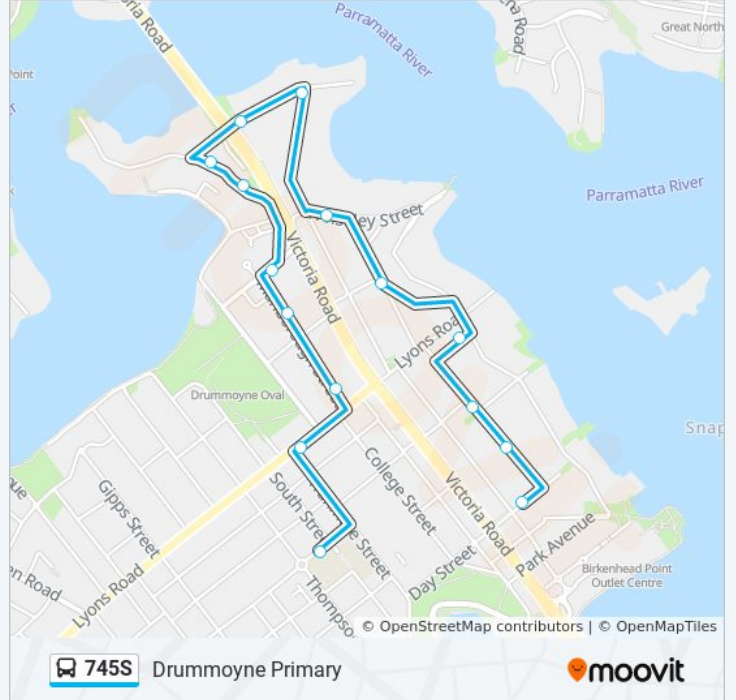

745S bus time schedules and route maps are available in an offline PDF at moovitapp.com. Use the [Moovit App](#) to see live bus times, train schedule or subway schedule, and step-by-step directions for all public transit in Sydney.

[About Moovit](#) • [MaaS Solutions](#) • [Supported Countries](#) • [Mooviter Community](#)

© 2024 Moovit - All Rights Reserved

Check Live Arrival Times