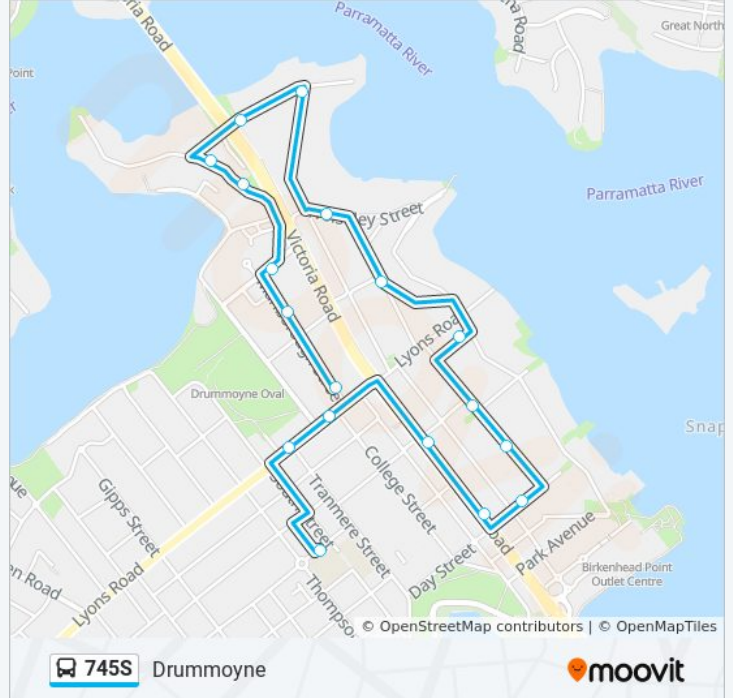

Direction: Drummoyne

18 stops

[VIEW LINE SCHEDULE](#)

Drummoyne Public School, Rawson Ave

Lyons Rd opp Tranmere St

Lyons Rd after Bayswater St

Victoria Rd at Edwin St

Victoria Rd before Day St

Day St at Ferry Lane

Alexandra St after Day St

Alexandra St at Edwin St

Albert St at St Georges Cres

Collingwood St at Seymour St

Wolseley St before Wrights Rd

Wright's Rd at Drummoyne Ave

Drummoyne Ave at Cambridge Rd

Victoria Pl after Drummoyne Ave

Victoria Pl before Henricks Ave

Westbourne St at Marlborough St

Marlborough St before Tavistock St

Marlborough St before Lyons Rd

745S bus Time Schedule

Drummoyne Route Timetable:

Direction: Drummoyne Primary

15 stops

[VIEW LINE SCHEDULE](#)

Day St at Ferry Lane
 Alexandra St after Day St
 Alexandra St at Edwin St
 Albert St at St Georges Cres
 Collingwood St at Seymour St
 Wolseley St before Wrights Rd
 Wrights Rd at Drummoyne Ave
 Drummoyne Ave at Cambridge Rd
 Victoria Pl after Drummoyne Ave
 Victoria Pl before Henricks Ave
 Westbourne St at Marlborough St
 Marlborough St before Tavistock St
 Marlborough St before Lyons Rd
 Lyons Rd at Tranmere St
 Drummoyne Public School, Rawson Ave