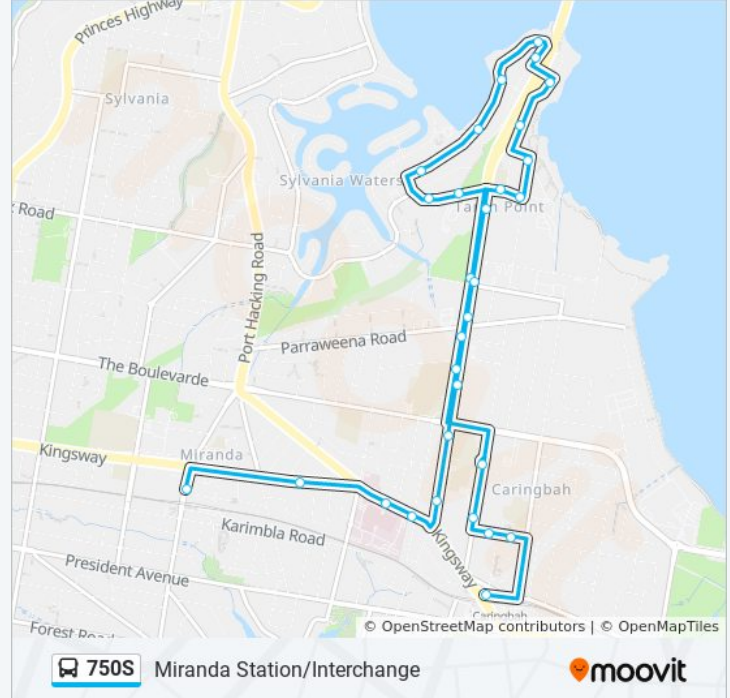

**Direction: Miranda Station/Interchange**

30 stops

[VIEW LINE SCHEDULE](#)

- Denman Ave opp Caringbah Station
- Dianella St opp Caringbah North Public School
- Dianella St opp North Caringbah Oval
- Willarong Rd after Dianella St
- Caringbah High School, Willarong Rd
- Taren Point Road opp Caringbah Home
- Taren Point Rd before Parraweena Rd
- Gwawley Park, Taren Point Rd
- Taren Point Public School, Toorak Ave
- Toorak Ave at Alexander Ave
- Alexander Ave at Smith St
- Woodlands Rd opp Smith St
- Taren Point Road Bridge, Woodlands Rd
- Old Taren Point Rd before Holt Rd
- Holt Rd after Old Taren Point Rd
- Holt Rd at Frederick Rd
- Holt Rd before Old Taren Point Rd
- Holt Rd opp Moruya Ave
- Holt Rd opp Taren Point Bowling Club
- Holt Rd before Taren Point Rd
- Taren Point Rd after Toorak Ave
- Taren Point Rd at Box Rd

**750S bus Info**

**Direction:** Miranda Station/Interchange

**Stops:** 30

**Trip Duration:** 27 min

**Line Summary:**

Taren Point Rd before Parraweena Rd  
 Caringbah Home, Taren Point Rd  
 Taren Point Rd after Captain Cook Dr  
 Taren Point Rd before Kingsway  
 Kingsway at Hinkler Ave  
 The Sutherland Hospital, Kingsway  
 Kingsway opp Junction St  
 Miranda Interchange, Kiara Rd, Stand 5

**Direction: Miranda Station/Interchange**

30 stops

[VIEW LINE SCHEDULE](#)

Taren Point Public School, Toorak Ave  
 Toorak Ave at Alexander Ave  
 Alexander Ave at Smith St  
 Woodlands Rd opp Smith St  
 Taren Point Road Bridge, Woodlands Rd  
 Old Taren Point Rd before Holt Rd  
 Holt Rd after Old Taren Point Rd  
 Holt Rd at Frederick Rd  
 Holt Rd before Old Taren Point Rd  
 Holt Rd opp Moruya Ave  
 Holt Rd opp Taren Point Bowling Club  
 Holt Rd before Taren Point Rd  
 Taren Point Rd after Toorak Ave  
 Taren Point Rd at Box Rd  
 Erskine Rd at Parraweena Rd  
 Parraweena Rd opp Crammond Bvd  
 Cawarra Rd after Parraweena Rd  
 Cawarra Rd before Meta St