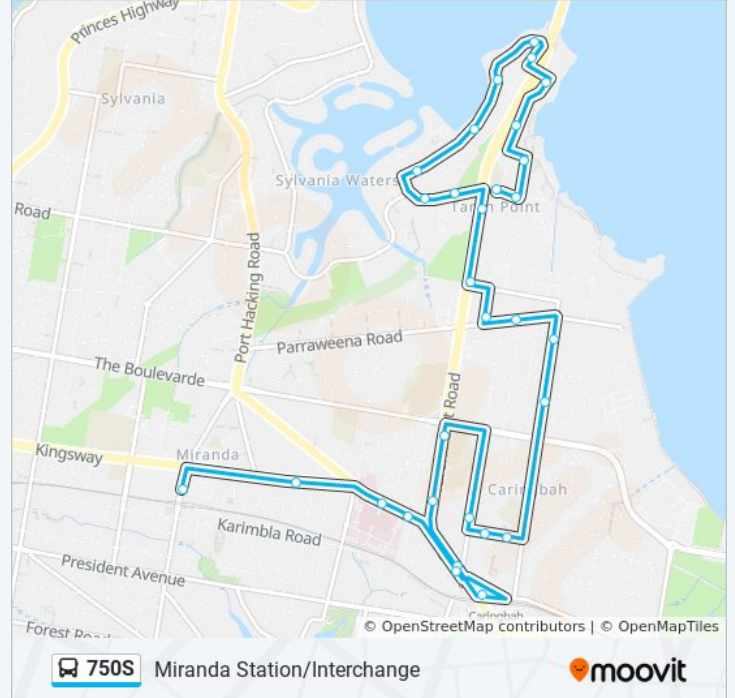

Dianella St opp Caringbah North Public School

Dianella St opp North Caringbah Oval

Willarong Rd after Dianella St

Taren Point Rd after Captain Cook Dr

Taren Point Rd before Kingsway

Kingsway at Willarong Rd

Denman Ave opp Caringbah Station

Captain Cook Dr before Willarong Rd

Kingsway at Hinkler Ave

The Sutherland Hospital, Kingsway

Kingsway opp Junction St

Miranda Interchange, Kiora Rd, Stand 5

750S bus time schedules and route maps are available in an offline PDF at moovitapp.com. Use the [Moovit App](#) to see live bus times, train schedule or subway schedule, and step-by-step directions for all public transit in Sydney.

[About Moovit](#) · [MaaS Solutions](#) · [Supported Countries](#) · [Mooviter Community](#)

© 2024 Moovit - All Rights Reserved

Check Live Arrival Times