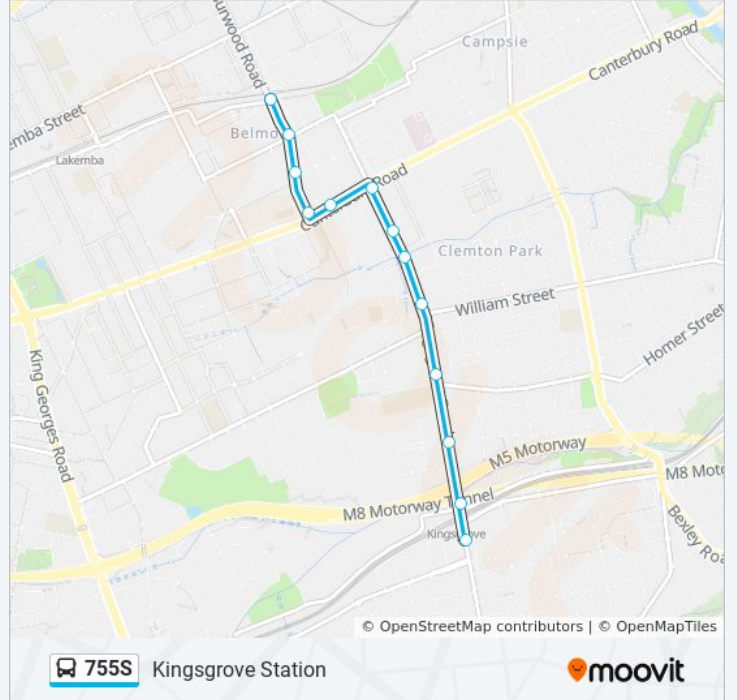

 755S

Kingsgrove Station

Get The App

The 755S bus line Kingsgrove Station has one route. For regular weekdays, their operation hours are:

(1) Kingsgrove Station: 8:20 AM

Use the Moovit App to find the closest 755S bus station near you and find out when is the next 755S bus arriving.

## Direction: Kingsgrove Station

13 stops

[VIEW LINE SCHEDULE](#)

Belmore Station, Burwood Rd  
Belmore Shops, Burwood Rd  
Burwood Rd at Reginald Ave  
Burwood Rd before Canterbury Rd  
Canterbury Rd at Drummond St  
Kingsgrove Rd at Forbes Ave  
Kingsgrove Rd at St Jude Cres  
Kingsgrove Rd after Harp St  
Kingsgrove Rd at Turton Ave  
Kingsgrove Rd opp Kingsgrove North High School  
Kingsgrove Rd opp Omnibus Rd  
Kingsgrove Rd at Kingsgrove Ave  
Kingsgrove Shops, Kingsgrove Rd

## 755S bus Time Schedule

Kingsgrove Station Route Timetable:

Sunday	Not Operational
Monday	8:20 AM
Tuesday	8:20 AM
Wednesday	8:20 AM
Thursday	8:20 AM
Friday	Not Operational
Saturday	Not Operational

## 755S bus Info

**Direction:** Kingsgrove Station

**Stops:** 13

**Trip Duration:** 16 min

**Line Summary:**

755S bus time schedules and route maps are available in an offline PDF at [moovitapp.com](https://moovitapp.com). Use the [Moovit App](#) to see live bus times, train schedule or subway schedule, and step-by-step directions for all public transit in Sydney.