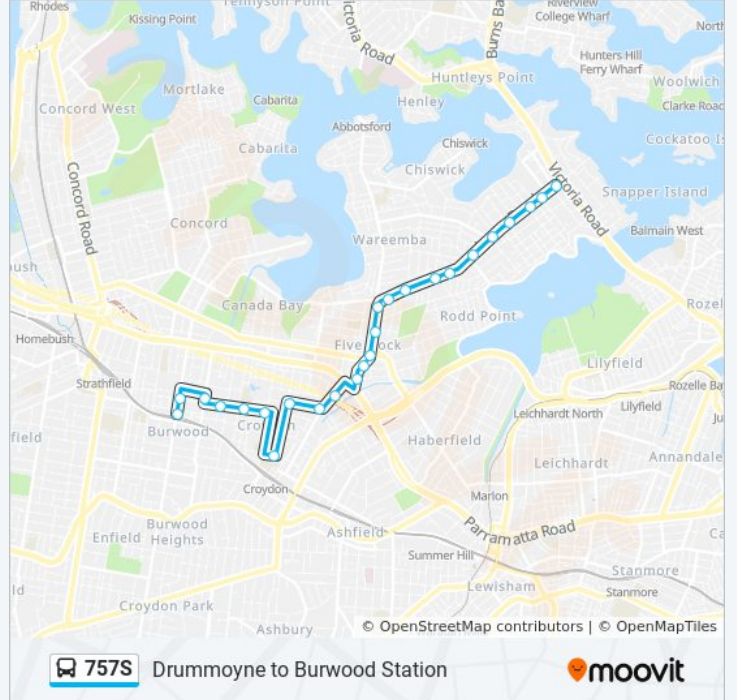

Drummoyne to Burwood Station

Get The App

The 757S bus line Drummoyne to Burwood Station has one route. For regular weekdays, their operation hours are:

(1) Burwood Stn (Burwood Rd): 7:36 AM

Use the Moovit App to find the closest 757S bus station near you and find out when is the next 757S bus arriving.

Direction: Burwood Stn (Burwood Rd)

25 stops

[VIEW LINE SCHEDULE](#)

Drummoyne Fire Station, Lyons Rd

Lyons Rd at Tranmere St

Lyons Rd at Thompson St

Lyons Rd at Gipps St

Lyons Rd at Janet St

Queen St opp Burwood Girls High School

Victoria St at Boronia Ave

757S bus Time Schedule

Burwood Stn (Burwood Rd) Route Timetable:

Sunday	Not Operational
Monday	7:36 AM
Tuesday	7:36 AM
Wednesday	7:36 AM
Thursday	7:36 AM
Friday	Not Operational
Saturday	Not Operational

757S bus Info

Direction: Burwood Stn (Burwood Rd)

Stops: 25

Trip Duration: 33 min

Line Summary:

Westfield Burwood, Shaftesbury Rd

Westfield Burwood, Burwood Rd

Burwood Station, Burwood Rd, Stand H