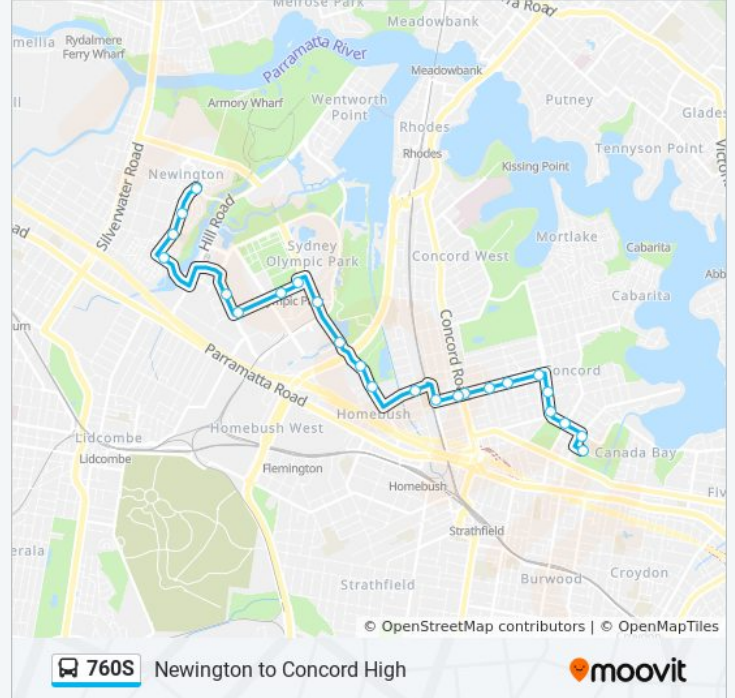

Use the Moovit App to find the closest 760S bus station near you and find out when is the next 760S bus arriving.

Direction: Concord High School

23 stops

[VIEW LINE SCHEDULE](#)

Pierre de Coubertin Park, Avenue of Oceania

Australia Ave opp Figtree Dr

Bicentennial Park, Australia Ave

Underwood Road opp DFO Homebush

Underwood Rd opp Coleman Ave

Pomeroy St at George St

Queen St opp North Strathfield Station

Wellbank St before Concord Rd

760S bus Info

Direction: Concord High School

Stops: 23

Trip Duration: 27 min

Line Summary:

Burwood Rd at Crane St

Concord High School, Stanley St

Direction: Newington

16 stops

[VIEW LINE SCHEDULE](#)

- Concord High School, Stanley St
- North Strathfield Station, Queen St
- Pomeroy St after George St
- Pomeroy St at Ismay Ave
- Underwood Rd at Coleman Ave
- DFO Homebush, Underwood Rd
- Australia Ave opp Bicentennial Park
- Australia Ave before Herb Elliott Ave
- Olympic Park Station, Park St
- Edwin Flack Ave after Sarah Durack Ave
- Edwin Flack Ave opp Accor Stadium
- John Ian Wing Pde before Pereira St
- Newington Bvd opp Newington Public School
- Newington Bvd opp Buruwang Park
- Pierre de Coubertin Park, Newington Bvd
- Newington Community Centre, Avenue of Europe