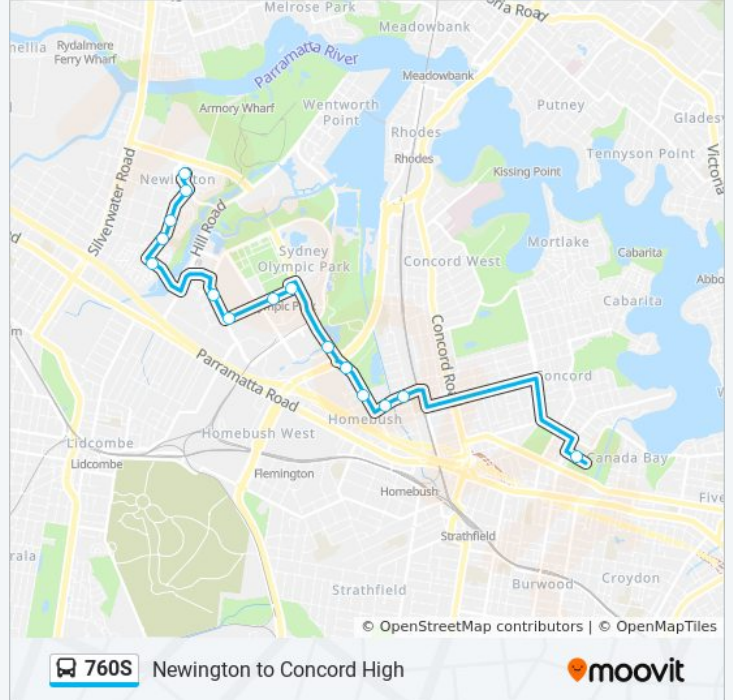

760S bus time schedules and route maps are available in an offline PDF at moovitapp.com. Use the [Moovit App](#) to see live bus times, train schedule or subway schedule, and step-by-step directions for all public transit in Sydney.

[About Moovit](#) • [MaaS Solutions](#) • [Supported Countries](#) • [Mooviter Community](#)

© 2024 Moovit - All Rights Reserved

Check Live Arrival Times