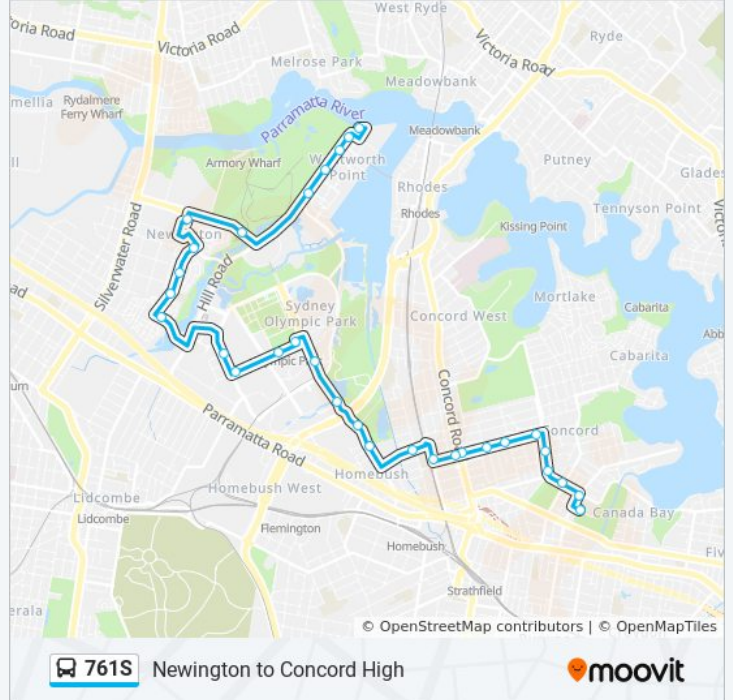

Direction: Concord High School

30 stops

[VIEW LINE SCHEDULE](#)

- Sydney Olympic Park Wharf, Hill Rd
- Hill Rd after Burroway Rd
- Hill Rd at Half St
- Hill Rd at Nuvolari Pl
- Hill Rd at Stromboli Strait
- Holker St after Hill Rd
- Avenue of Africa before Avenue of Asia
- Pierre de Coubertin Park, Avenue of Oceania
- Buruwang Park, Newington Bvd
- Newington Public School, Newington Bvd
- John Ian Wing Pde after Newington Bvd
- Accor Stadium, Edwin Flack Ave
- Sydney Olympic Park Athletic Centre, Edwin Flack Ave
- Olympic Park Station, Park St
- Australia Ave opp Figtree Dr
- Bicentennial Park, Australia Ave
- Underwood Road opp DFO Homebush
- Underwood Rd opp Coleman Ave
- Pomeroy St at George St
- Queen St opp North Strathfield Station
- Wellbank St before Concord Rd

Direction: Concord High School

Stops: 30

Trip Duration: 37 min

Line Summary:

Wellbank St opp Concord Fire Station

Central Park, Wellbank St

Concord Library, Wellbank St

Concord Shops, Wellbank St

Majors Bay Rd at Gallipoli St

Rothwell Park, Majors Bay Rd

Crane St at Broughton St

Burwood Rd at Crane St

Concord High School, Stanley St

Direction: Olympic Park Wharf

23 stops

[VIEW LINE SCHEDULE](#)

Newington Bvd opp Buruwang Park

Pierre de Coubertin Park, Newington Bvd

Newington Community Centre, Avenue of Europe

Avenue of Africa before Holker St

Hill Rd at Holker St

761S bus Time Schedule

Olympic Park Wharf Route Timetable: