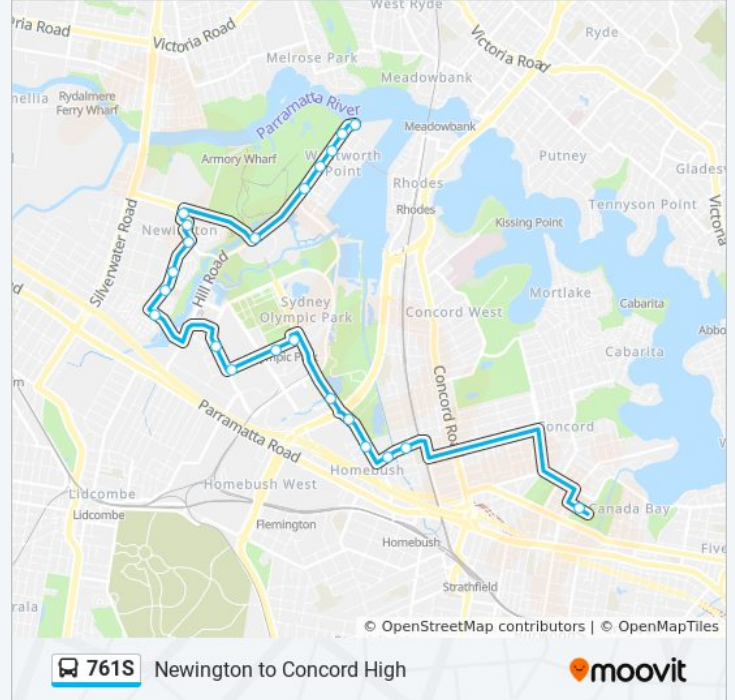

Direction: Concord High School

30 stops

[VIEW LINE SCHEDULE](#)

- Sydney Olympic Park Wharf, Hill Rd
- Hill Rd after Burroway Rd
- Hill Rd at Half St
- Hill Rd at Nuvolari Pl
- Hill Rd at Stromboli Strait
- Holker St after Hill Rd
- Avenue of Africa before Avenue of Asia
- Pierre de Coubertin Park, Avenue of Oceania
- Buruwang Park, Newington Bvd
- Newington Public School, Newington Bvd
- John Ian Wing Pde after Newington Bvd
- Accor Stadium, Edwin Flack Ave
- Sydney Olympic Park Athletic Centre, Edwin Flack Ave
- Olympic Park Station, Park St
- Australia Ave opp Figtree Dr
- Bicentennial Park, Australia Ave
- Underwood Road opp DFO Homebush
- Underwood Rd opp Coleman Ave
- Pomeroy St at George St
- Queen St opp North Strathfield Station
- Wellbank St before Concord Rd

Majors Bay Rd at Gallipoli St

Rothwell Park, Majors Bay Rd

Crane St at Broughton St

Burwood Rd at Crane St

Concord High School, Stanley St

Direction: Olympic Park Wharf

23 stops

[VIEW LINE SCHEDULE](#)

Newington Bvd opp Buruwang Park

Pierre de Coubertin Park, Newington Bvd

Newington Community Centre, Avenue of Europe

Avenue of Africa before Holker St

Hill Rd at Holker St

761S bus Time Schedule

Olympic Park Wharf Route Timetable:

Line Summary:

Hill Rd opp Stromboli Strait

Hill Rd opp Nuvolari Pl

Hill Rd opp Half St

Hill Rd opp Burroway Rd

Sydney Olympic Park Wharf, Hill Rd

761S bus time schedules and route maps are available in an offline PDF at moovitapp.com. Use the [Moovit App](#) to see live bus times, train schedule or subway schedule, and step-by-step directions for all public transit in Sydney.