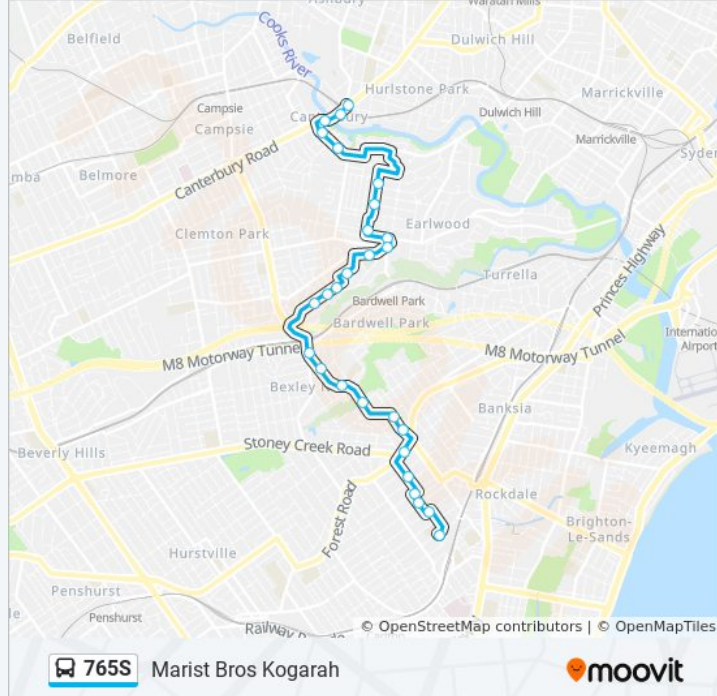

Bexley Rd at Veron Rd

Bexley Rd opp Reginald St

Bexley Rd opp Godwin St

Bexley Shops, Forest Rd

Dunmore St N after Monomeeth St

Seaforth Park, Caledonian St

Seaforth St at Beaconsfield St

Connemarra St at Dunmore St S

Wolseley St opp Marist College Kogarah

765S bus time schedules and route maps are available in an offline PDF at moovitapp.com. Use the [Moovit App](#) to see live bus times, train schedule or subway schedule, and step-by-step directions for all public transit in Sydney.

[About Moovit](#) · [MaaS Solutions](#) · [Supported Countries](#) · [Mooviter Community](#)

© 2024 Moovit - All Rights Reserved

Check Live Arrival Times