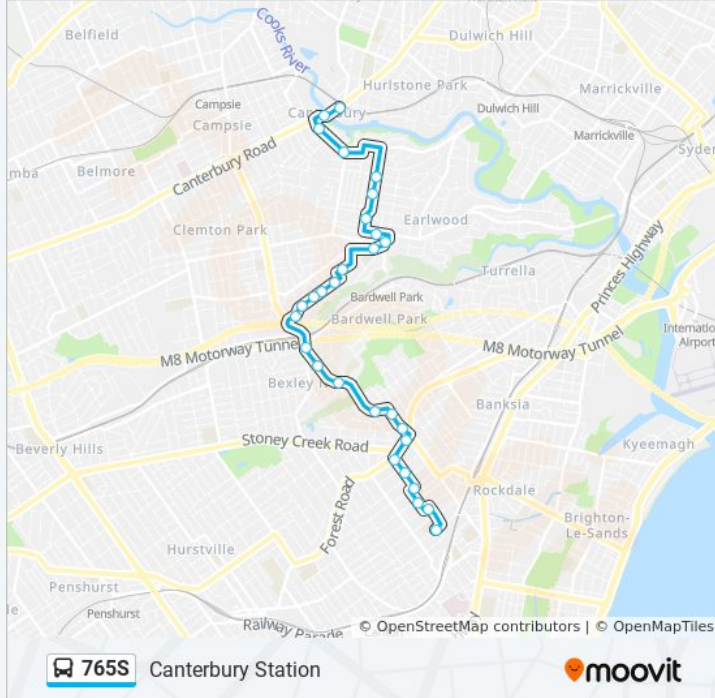

Direction: Canterbury Station

29 stops

[VIEW LINE SCHEDULE](#)

- Marist College Kogarah, Wolseley St
- Connemarra St after Dunmore St S
- Seaforth St at Beaconsfield St
- Caledonian St opp Seaforth Park
- Dunmore St N before Monomeeth St
- Dunmore St N opp St George North Anglican Church
- Bexley Shops, Forest Rd
- Bexley Rd at Godwin St
- Bexley Rd at Smith St
- Bexley Rd opp Chamberlain Rd
- Bexley Rd opp Bexley North Anglican Church
- Whitbread Park, Bexley Rd
- Bexley North Station, Bexley Rd
- Wolli Ave at Frost St
- Wolli Ave at Woodlawn Ave
- Wolli Ave before Charleston Ave
- Wolli Ave at Shaw Ave
- Wolli Ave at Leonora St
- Morgan St opp Bardwell Cres
- Homer St opp Earlwood Public School
- Earlwood Shops, Homer St, Stand C

Direction: Canterbury Station

Stops: 29

Trip Duration: 32 min

Line Summary:

Earlwood Shops, Clarke St, Stand B

Cameron Ave opp Lanark Ave

Thompson St opp Fricourt Ave

Thompson St at Caroline St

Fore St after Woolcott St

Fore St at Ivy St

Canterbury Rd opp Saint Mary MacKillop Reserve

Canterbury Station, Canterbury Rd, Stand E

Direction: Marist Bros Kogarah

27 stops

[VIEW LINE SCHEDULE](#)

Jeffrey St at Canterbury Rd

765S bus Info

Direction: Marist Bros Kogarah

Stops: 27

Trip Duration: 29 min

Line Summary:

Bexley Rd at Veron Rd

Bexley Rd opp Reginald St

Bexley Rd opp Godwin St