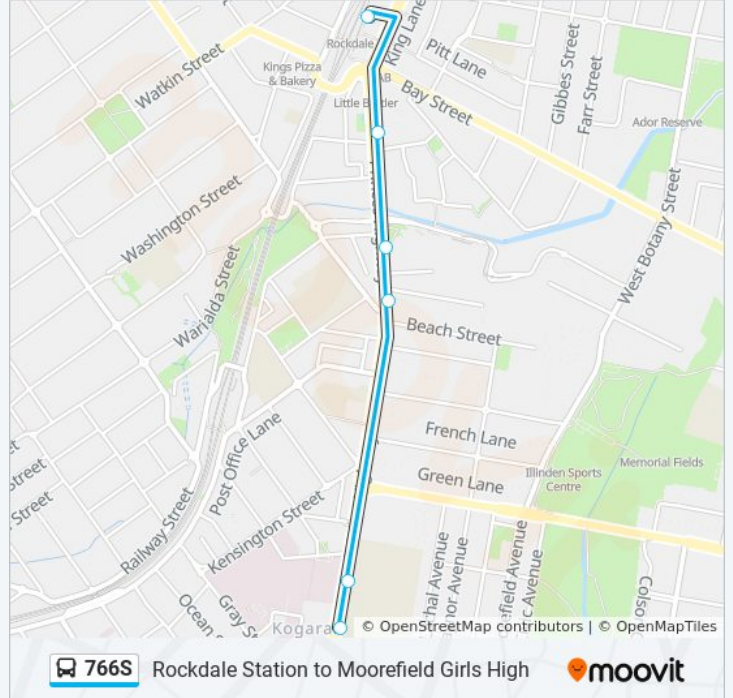

 766S

Rockdale Station to Moorefield Girls High

Get The App

The 766S bus line (Rockdale Station to Moorefield Girls High) has 2 routes. For regular weekdays, their operation hours are:

(1) Moorefield/James Cook High: 8:19 AM(2) Rockdale Stn (Tramway Arc): 2:35 PM

Use the Moovit App to find the closest 766S bus station near you and find out when is the next 766S bus arriving.

Direction: Moorefield/James Cook High

6 stops

[VIEW LINE SCHEDULE](#)

Rockdale Station, Geeves Ave, Stand B

Princes Hwy opp Hegerty St

Princes Hwy after Rockdale Plaza Dr

Princes Hwy opp Harrow Rd

James Cook Boys Technology High School,
Princes Hwy

Moorefield Girls High School, Princes Hwy

766S bus Time Schedule

Stops: 6

Trip Duration: 9 min

Line Summary:

Direction: Rockdale Stn (Tramway Arc)

4 stops

[VIEW LINE SCHEDULE](#)

Moorefield Girls High School, Marshall St

Princes Hwy before Harrow Rd