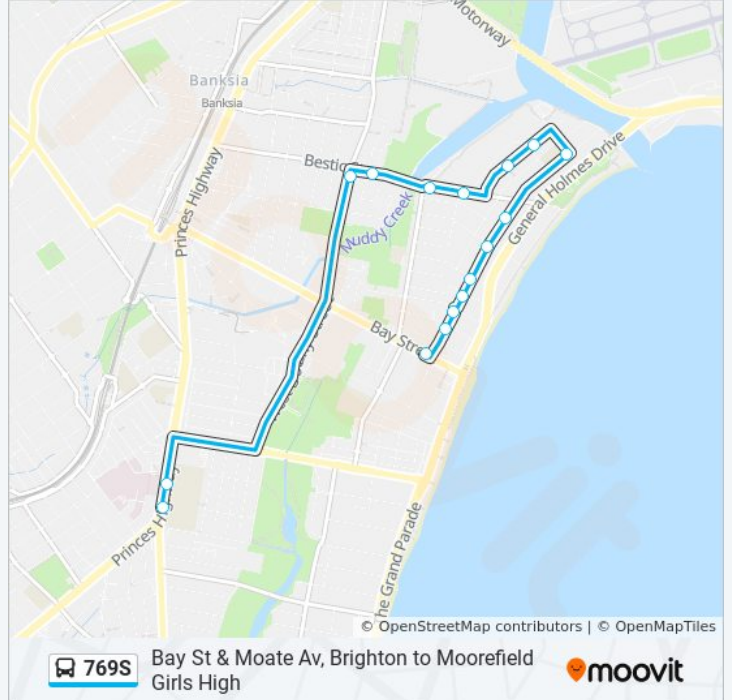

**769S bus Info**

**Direction:** Moate Av Nr Princess St

**Stops:** 17

**Trip Duration:** 17 min

**Line Summary:**

### 769S bus Info

**Direction:** Moate Ave & Bruce St Brighton

**Stops:** 17

**Trip Duration:** 17 min

**Line Summary:**

### Direction: Moorefield/James Cook High

16 stops

[VIEW LINE SCHEDULE](#)

- Bay St before Moate Ave
- Moate Ave at Gordon St
- Moate Ave at Bruce St
- Moate Ave at Sellwood St
- Moate Ave at Henson St
- Moate Ave at Rowley St
- Moate Ave before Bestic St
- Jacobson Ave at Tancred Ave
- Mutch Ave at Beehag St
- Mutch Ave Reserve, Mutch Ave
- Bestic St at Archbald Ave
- Bestic St opp Studdert Reserve
- Bestic St opp Barton Park
- West Botany St after Bestic St
- James Cook Boys Technology High School,  
Princes Hwy
- Moorefield Girls High School, Princes Hwy

### 769S bus Info

**Direction:** Moorefield/James Cook High

**Stops:** 16

**Trip Duration:** 18 min

**Line Summary:**

769S bus time schedules and route maps are available in an offline PDF at [moovitapp.com](https://moovitapp.com). Use the [Moovit App](#) to see live bus times, train schedule or subway schedule, and step-by-step directions for all public transit in Sydney.