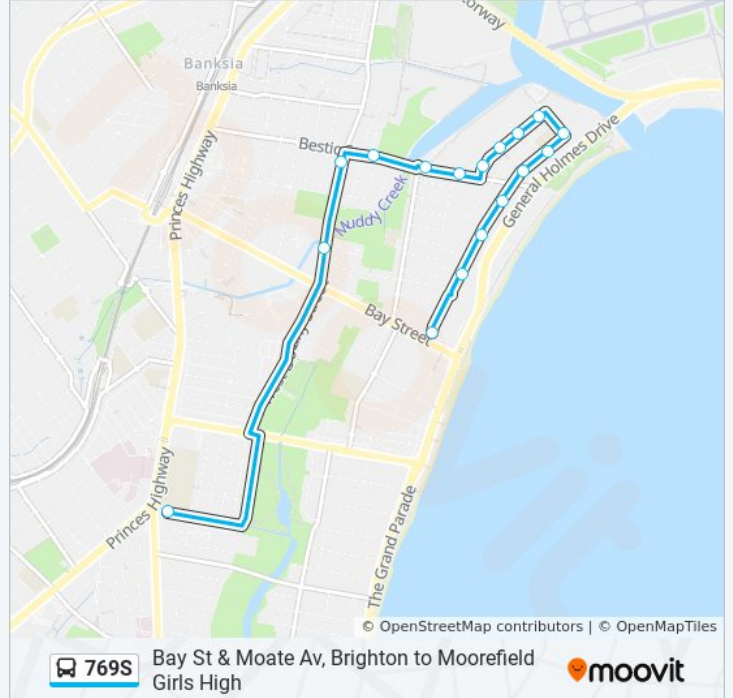

 769S

Bay St & Moate Av, Brighton to Moorefield Girls High

Get The App

The 769S bus line (Bay St & Moate Av, Brighton to Moorefield Girls High) has 3 routes. For regular weekdays, their operation hours are:

**Direction: Moate Av Nr Princess St**

17 stops

[VIEW LINE SCHEDULE](#)

- Moorefield Girls High School, Marshall St
- West Botany St opp Bruce St
- West Botany St before Bestic St
- Barton Park, Bestic St
- Studdert Reserve, Bestic St
- Bestic St at Occupation Rd
- Mutch Ave after Bestic St
- Mutch Ave opp Mutch Avenue Reserve
- Mutch Ave at Occupation Rd
- Mutch Ave opp Tancred Ave
- Tancred Ave at Jacobson Ave
- Jacobson Ave opp Kyeemagh Public School
- 7 Jacobson Ave
- Moate Ave after Bestic St
- Moate Ave after Rowley St
- Moate Ave at Sellwood St
- Moate Ave after Princess St

**769S bus Info**

**Direction:** Moate Av Nr Princess St

**Stops:** 17

**Trip Duration:** 17 min

**Line Summary:**

### 769S bus Info

**Direction:** Moate Ave & Bruce St Brighton

**Stops:** 17

**Trip Duration:** 17 min

**Line Summary:**