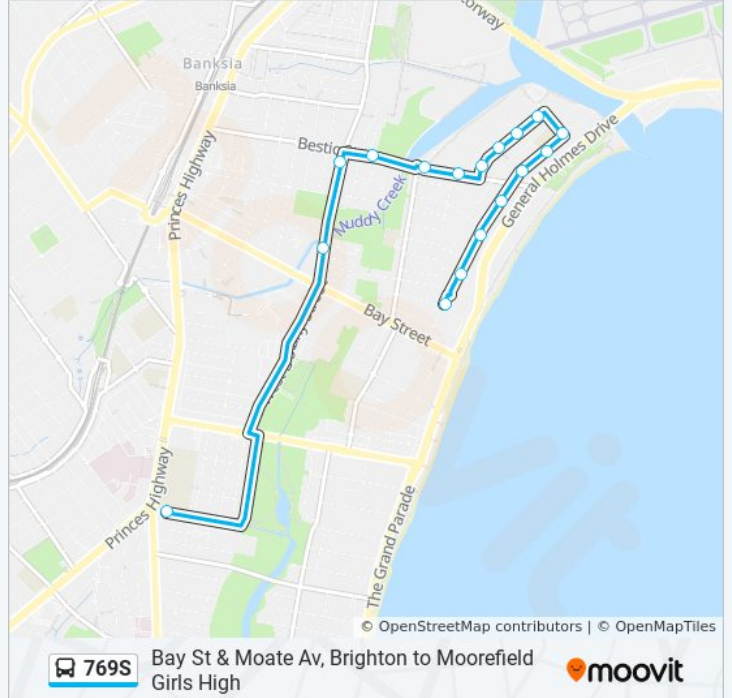

 769S

Bay St & Moate Av, Brighton to Moorefield Girls High

Get The App

The 769S bus line (Bay St & Moate Av, Brighton to Moorefield Girls High) has 3 routes. For regular weekdays, their operation hours are:

**769S bus Info**

**Direction:** Moate Av Nr Princess St

**Stops:** 17

**Trip Duration:** 17 min

**Line Summary:**

### Direction: Moate Ave & Bruce St Brighton

17 stops

[VIEW LINE SCHEDULE](#)

- Moorefield Girls High School, Marshall St
- West Botany St opp Bruce St
- West Botany St before Bestic St
- Barton Park, Bestic St
- Studdert Reserve, Bestic St
- Bestic St at Occupation Rd
- Mutch Ave after Bestic St
- Mutch Ave opp Mutch Avenue Reserve
- Mutch Ave at Occupation Rd
- Mutch Ave opp Tancred Ave
- Tancred Ave at Jacobson Ave
- Jacobson Ave opp Kyeemagh Public School
- 7 Jacobson Ave
- Moate Ave after Bestic St
- Moate Ave after Rowley St
- Moate Ave at Sellwood St
- Moate Ave at Gordon St

### 769S bus Info

**Direction:** Moate Ave & Bruce St Brighton

**Stops:** 17

**Trip Duration:** 17 min

**Line Summary:**