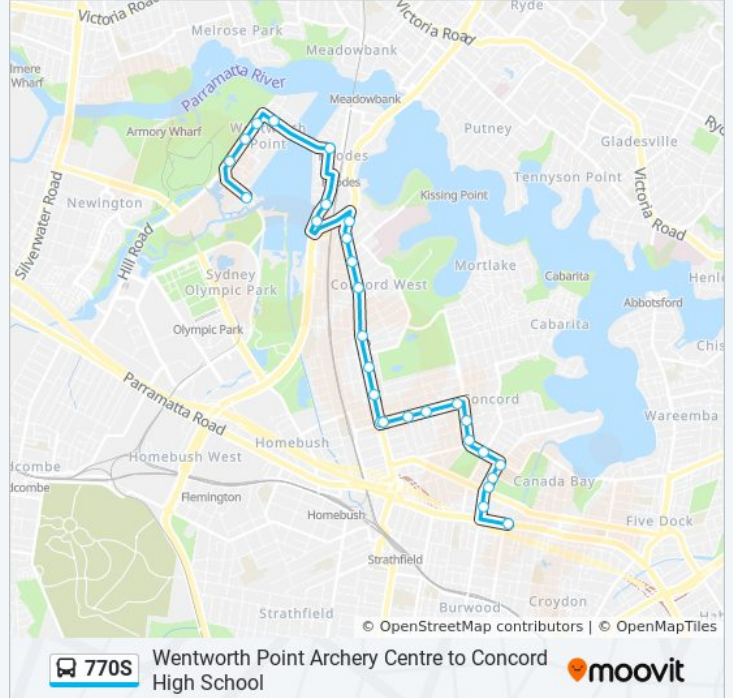

28 stops

[VIEW LINE SCHEDULE](#)

- Archery Centre, Bennelong Pkwy
- Hill Rd opp Stromboli Strait
- Hill Rd opp Nuvolari Pl
- Hill Rd opp Half St
- Marina Square, Footbridge Bvd
- Gauthorpe St opp Marquet St
- Rhodes Waterside, Rider Bvd
- Rider Bvd opp Lewis Berger Park
- Concord Rd at Phoenix Ave
- Concord Rd at Merville St
- Concord Rd at Currawang St
- Concord Rd at Colane St
- Concord Rd at Nirranda St
- Concord Rd after Yaralla St
- Strathfield North Public School, Concord Rd
- Concord Fire Station, Concord Rd
- Wellbank St opp Concord Fire Station
- Central Park, Wellbank St
- Concord Library, Wellbank St
- Concord Shops, Wellbank St
- Majors Bay Rd at Gallipoli St

770S bus Info

Direction: Concord Oval, Parramatta Rd

Stops: 28

Trip Duration: 42 min

Line Summary:

Rothwell Park, Majors Bay Rd

Crane St at Broughton St

Burwood Rd at Crane St

Burwood Rd at Stanley St

Concord Private Hospital, Burwood Rd

Burwood Rd before Burton St

Concord Oval, Parramatta Rd

Direction: Sydney Archery Park

9 stops

[VIEW LINE SCHEDULE](#)

Concord High School, Stanley St

Lewis Berger Park, Rider Bvd

Rider Bvd opp Rhodes Waterside

Gauthorpe St at Marquet St

Footbridge Bvd opp Marina Square

Hill Rd at Half St

Hill Rd at Nuvolari Pl

Hill Rd at Stromboli Strait

Bennelong Pkwy opp Archery Centre