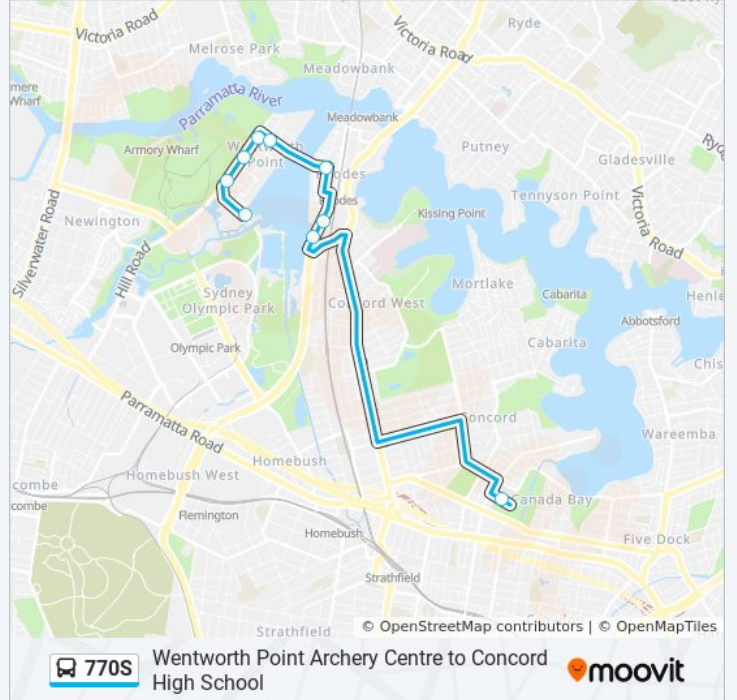

Burwood Rd at Stanley St

Concord Private Hospital, Burwood Rd

Burwood Rd before Burton St

Concord Oval, Parramatta Rd

Direction: Sydney Archery Park

9 stops

[VIEW LINE SCHEDULE](#)

Concord High School, Stanley St

Lewis Berger Park, Rider Bvd

Rider Bvd opp Rhodes Waterside

Gauthorpe St at Marquet St

Footbridge Bvd opp Marina Square

Hill Rd at Half St

Hill Rd at Nuvolari Pl

Hill Rd at Stromboli Strait

Bennelong Pkwy opp Archery Centre

770S bus Time Schedule

Sydney Archery Park Route Timetable:

Sunday	Not Operational
Monday	3:10 PM
Tuesday	3:10 PM
Wednesday	3:10 PM
Thursday	3:10 PM
Friday	Not Operational
Saturday	Not Operational

770S bus Info

Direction: Sydney Archery Park

Stops: 9

Trip Duration: 33 min

Line Summary:

770S bus time schedules and route maps are available in an offline PDF at moovitapp.com. Use the [Moovit App](#) to see live bus times, train schedule or subway schedule, and step-by-step directions for all public transit in Sydney.