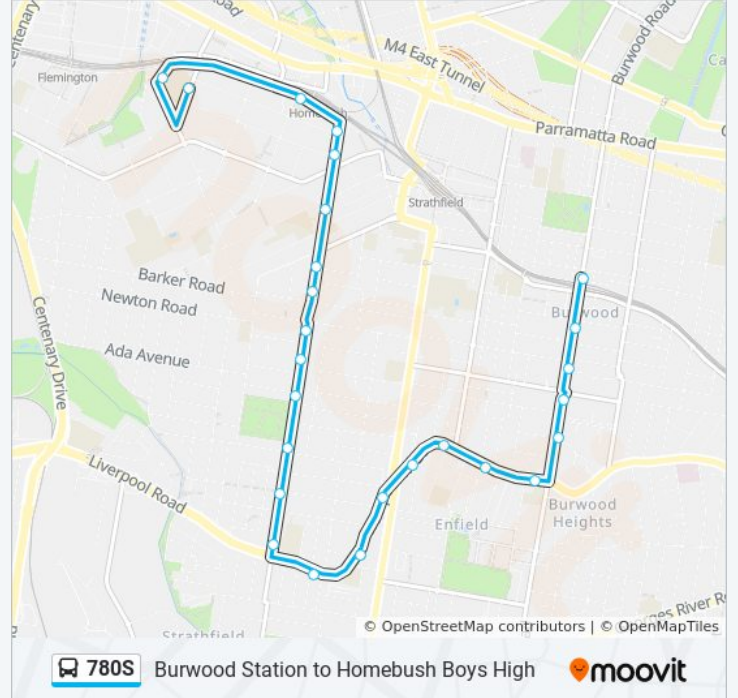

Burwood Station to Homebush Boys High

[Get The App](#)

The 780S bus line Burwood Station to Homebush Boys High has one route. For regular weekdays, their operation hours are:

(1) Homebush Boys High: 8:12 AM

Use the Moovit App to find the closest 780S bus station near you and find out when is the next 780S bus arriving.

Direction: Homebush Boys High

26 stops

[VIEW LINE SCHEDULE](#)

- Burwood Station, Burwood Rd, Stand H
- Burwood Rd after Belmore St
- Burwood Rd at Duff St
- Burwood Rd after Ethel St
- Burwood Rd at Appian Way
- St Joseph's Primary School, Liverpool Rd
- Liverpool Rd at The Parade
- Liverpool Rd at Beaumaris St
- The Broadway, Liverpool Rd
- Liverpool Rd before Plymouth St
- Liverpool Rd before Hill St
- Liverpool Rd at Frances Ave
- Homebush Rd after Liverpool Rd
- Homebush Rd opp Long St
- Homebush Rd at Augusta St
- Homebush Rd at Gelling Ave
- Homebush Rd after Birnam Gr
- Homebush Rd before Albyn Rd
- Homebush Rd after Elwin St
- Homebush Rd opp Brunswick Ave
- Homebush Rd at Albert Rd

Direction: Homebush Boys High

Stops: 26

Trip Duration: 32 min

Line Summary:

Homebush Rd at Abbotsford Rd

Homebush Rd at Burlington Rd

Homebush Public School, The Crescent

Homebush Boys High School, MacKenzie St

Homebush Boys High School, Bridge Rd

780S bus time schedules and route maps are available in an offline PDF at moovitapp.com. Use the [Moovit App](#) to see live bus times, train schedule or subway schedule, and step-by-step directions for all public transit in Sydney.