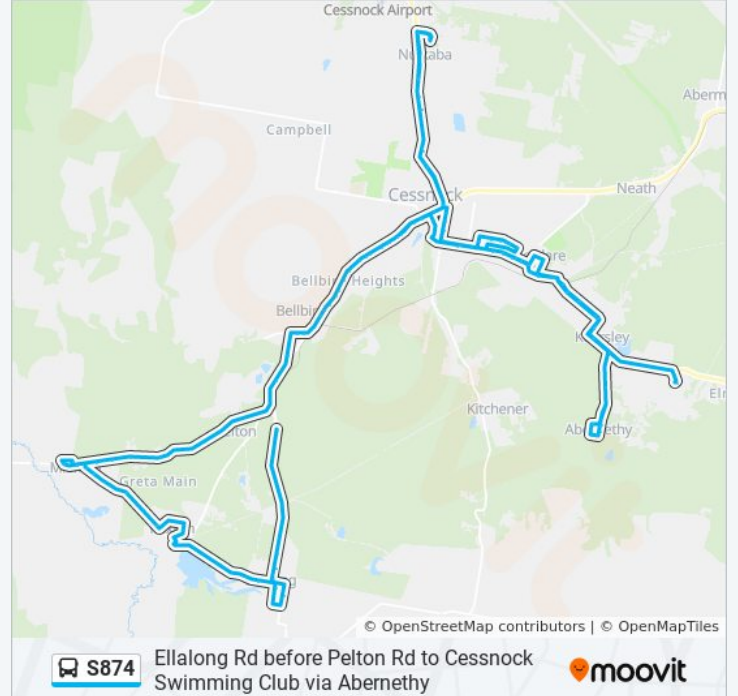

Cessnock Pool, Allandale Rd

Allandale Rd opp Ferguson St

Allandale Rd after Jurd St

Calvary Cessnock Retirement Community, Wine Country Dr

Allandale Rd before O'Connors Rd

12 Wine Country Dr

Wine Country Dr opp Lomas Lane

St Philips Christian College Nulkaba

204 Wine Country Dr

Wine Country Dr at Fleming St

Wine Country Dr opp O'Connors Rd

Wine Country Dr opp Calvary Cessnock Retirement Community

108 Allandale Rd

Vincent St at Edward St