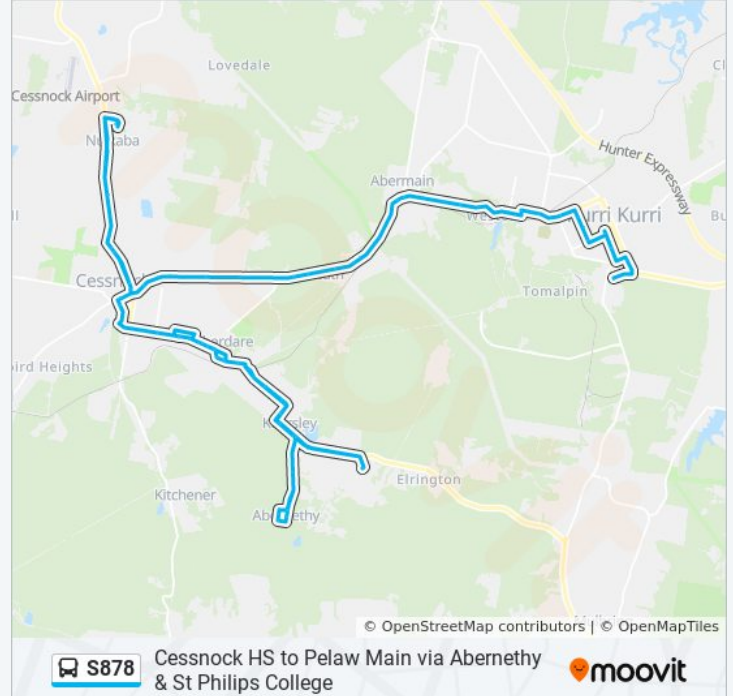

Knox St at Ferguson St

Lake Rd after Kearsley Rd

Lake Rd opp Pokolbin St

Allandale St before Mulbring St

Kearsley Community Hall, Allandale St

Kearsley Public School, Caledonia St

Caledonia St after Ellalong St

Caledonia St opp Ellalong St

Greta St opp Gordon Williams Memorial Cemetery

Greta St opp Penniment St

Aberdare St after Colliery St

Aberdare St at Caledonian St

Aberdare St at Kearsley St

Aberdare St after Pokolbin St

Cessnock High School, Aberdare Rd

Cessnock Tennis Centre, Aberdare

Aberdare St opp High St

Darwin St before North Ave

Wollombi Rd opp Darwin St

Cessnock Pool, Allandale Rd

Allandale Rd opp Ferguson St

Allandale Rd after Jurd St

Calvary Cessnock Retirement Community, Wine Country Dr

Allandale Rd before O'Connors Rd

12 Wine Country Dr

St Philips Christian College Nulkaba

204 Wine Country Dr

Wine Country Dr at Fleming St

Wine Country Dr opp O'Connors Rd

Wine Country Dr opp Calvary Cessnock Retirement Community

108 Allandale Rd