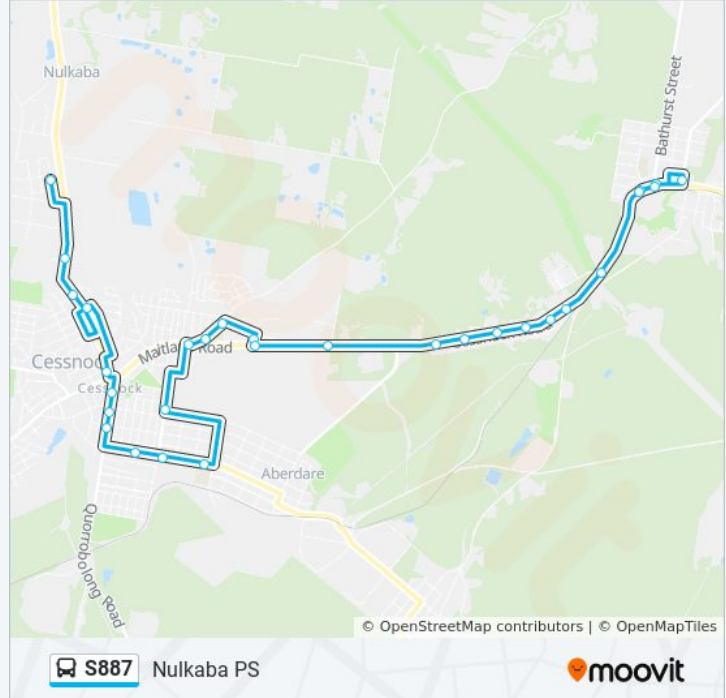

Direction: Nulkaba PS

29 stops

[VIEW LINE SCHEDULE](#)

- Cessnock Rd at Goulburn St
- Cessnock Rd at Bathurst St
- Cessnock Rd opp Bathurst St
- Cessnock Rd opp Goulburn St
- Cessnock Rd opp Carrs Rd
- Cessnock Rd after Northumberland St
- Cessnock Rd before Fisher St
- Cessnock Rd before Henderson St
- Neath Fire Station, Maitland Rd
- Cessnock Rd before Kemp St
- Cessnock Rd opp Aberdare St
- Maitland Rd opp Tunnel Rd
- Maitland Rd opp Quarry St
- Quarry St after Hallam St
- Maitland Rd after Long St
- Cessnock East Public School, Old Maitland Rd
- Maitland Rd before David St
- Quarrybylong St at Melbourne St
- Cessnock High School, Aberdare Rd
- Cessnock Tennis Centre, Aberdare
- Aberdare St opp High St
- Vincent St before Hall St

Stops: 29

Trip Duration: 39 min

Line Summary:

Vincent St before Cooper St

Cessnock City Library, Vincent St

Cessnock Pool, Allandale Rd

Jurd St at Allandale Rd

Allandale Rd after Jurd St

Calvary Cessnock Retirement Community, Wine
Country Dr

Nulkaba Public School, Branxton St

S887 bus time schedules and route maps are available in an offline PDF at moovitapp.com. Use the [Moovit App](#) to see live bus times, train schedule or subway schedule, and step-by-step directions for all public transit in Sydney.