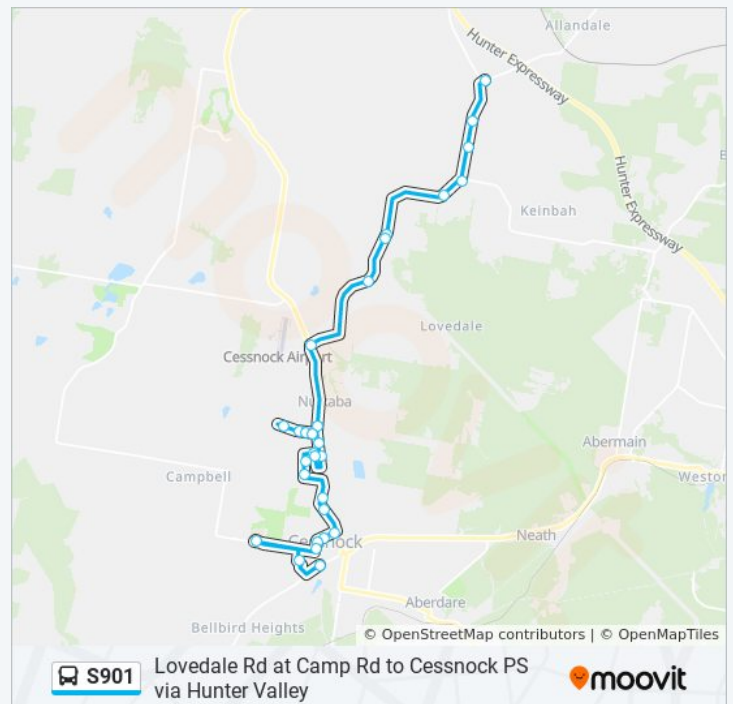

Direction: St Patricks School

29 stops

[VIEW LINE SCHEDULE](#)

Lovedale Rd at Camp Rd
Wilderness Rd at Lovedale Rd
Lovedale Rd opp 724
Lovedale Rd at Majors Lane
600 Lovedale Rd
Lovedale Rd opp Green Lane
Lovedale Rd at Brickmans Lane
Lovedale Rd at Lodge Rd
Lovedale Rd at Wine Country Dr
204 Wine Country Dr
27 Fletcher St
Fletcher St at Valley View Pl
Fletcher St at Perris St
Fletcher St at McKensey St
Wine Country Dr at Fleming St
Wine Country Dr opp O'Connors Rd
Nulkaba Public School, Branxton St
Nulkaba Public School, O'Connors Rd
Occident St at Ivanhoe St
Occident St before Kerlew St
Wine Country Dr opp Calvary Cessnock Retirement Community
108 Allandale Rd
McGrane St at Love St
McGrane St at Leonard St
McGrane St opp Fairview Pl
McGrane St at Short St
Mount View High School, School Grounds
Mount View Rd opp Hunter Ave

S901 bus Time Schedule

St Patricks School Route Timetable:

Sunday	Not Operational
Monday	8:05 AM
Tuesday	8:05 AM
Wednesday	8:05 AM
Thursday	8:05 AM
Friday	Not Operational
Saturday	Not Operational

S901 bus Info

Direction: St Patricks School

Stops: 29

Trip Duration: 40 min

Line Summary: