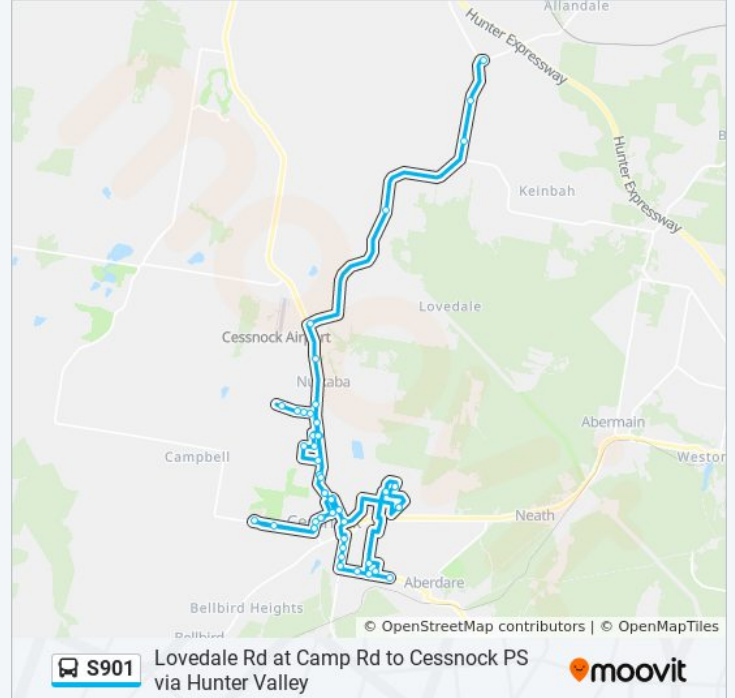

Wine Country Dr at Fleming St

Wine Country Dr opp O'Connors Rd

Wine Country Dr opp Calvary Cessnock Retirement Community

Jurd St at Allandale Rd

Church St at McGrane St

Church St at Ferguson St

Vincent St at Edward St

Maitland Rd after Long St

Jurd St at Allandale Rd

Allandale Rd after Jurd St

Calvary Cessnock Retirement Community, Wine Country Dr

Allandale Rd before O'Connors Rd

12 Wine Country Dr

Wine Country Dr opp Lomas Lane

Lovedale Rd at Wine Country Dr

Lovedale Rd after Green Lane

701 Lovedale Rd

Wilderness Rd at Lovedale Rd

Lovedale Rd at Camp Rd

Direction: St Patricks School

29 stops

[VIEW LINE SCHEDULE](#)