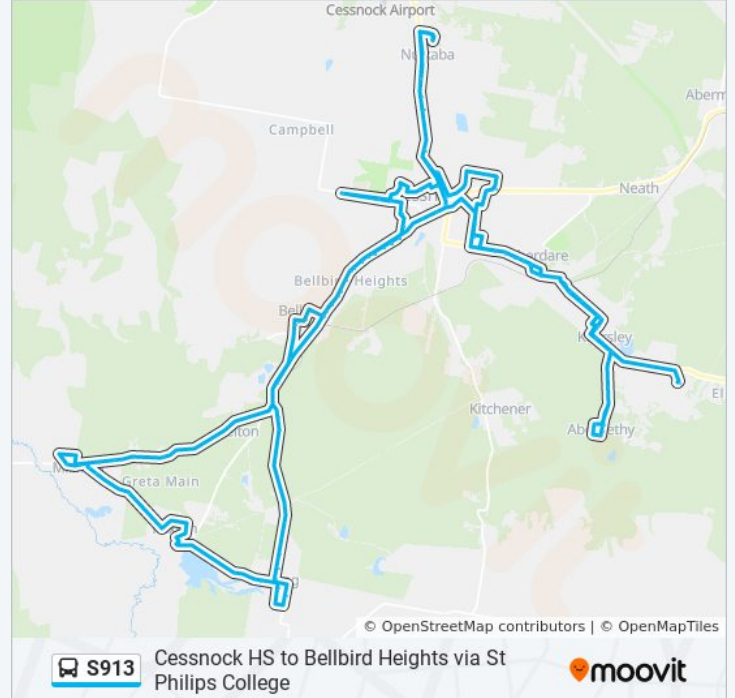

Direction: Bellbird Heights

147 stops

[VIEW LINE SCHEDULE](#)

- Cessnock High School, Aberdare Rd
- Cessnock Tennis Centre, Aberdare
- Maitland Rd after Victoria St
- Cessnock Pool, Allandale Rd
- Allandale Rd opp Ferguson St
- McGrane St at Love St
- View St opp Cessnock Hospital
- Nelson St at Mount View Rd
- Mount View Rd after O'Shea Cct
- Mount View Rd at Stonebridge Dr
- Mount View Rd opp Hunter Ave
- Wollombi Rd at Campbell St
- Wollombi Rd opp Chidgey St
- Wollombi Rd before Francis St
- Wollombi Rd opp Desmond St
- Wollombi Rd at Wangi Ave
- Wollombi Rd after O'Neill St
- Wollombi Rd at Lochinvar St
- Wollombi Rd opp Victoria St
- Wollombi Rd opp King St
- Wollombi Rd opp George St

Wollombi Rd opp Davis St

Wollombi Rd opp Crawford Pl

Wollombi Rd opp 1059

988 Wollombi Rd

Wollombi Rd

Wollombi Rd opp Bellbird Workers Club

Bellbird Hotel, Wollombi Rd

Wollombi Rd before George St