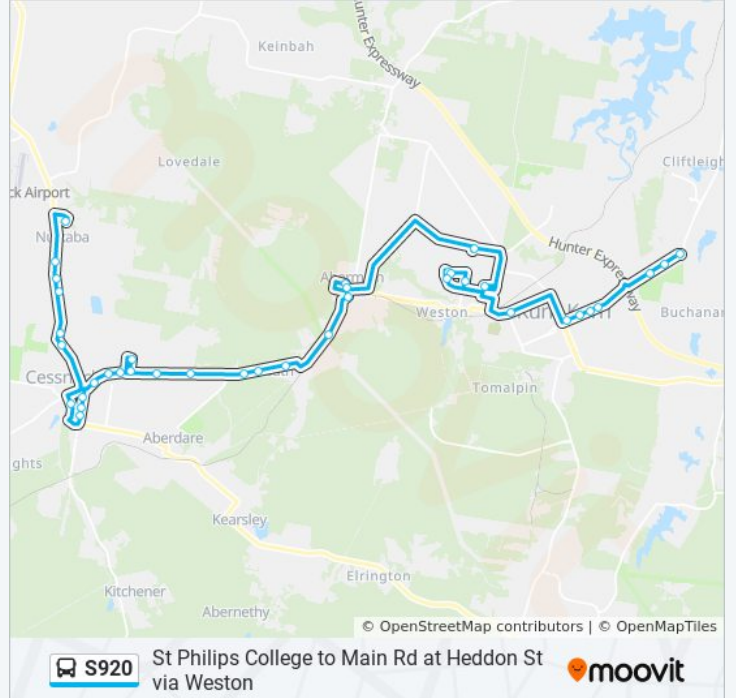

St Philips College to Main Rd at Heddon St via Weston

[Get The App](#)

The S920 bus line St Philips College to Main Rd at Heddon St via Weston has one route. For regular weekdays, their operation hours are:

(1) 76 Main Rd: 2:50 PM

Use the Moovit App to find the closest S920 bus station near you and find out when is the next S920 bus arriving.

Direction: 76 Main Rd

53 stops

[VIEW LINE SCHEDULE](#)

- St Philips Christian College Nulkaba
- 204 Wine Country Dr
- Wine Country Dr at Fleming St
- Wine Country Dr opp O'Connors Rd
- Wine Country Dr opp Calvary Cessnock Retirement Community
- 108 Allandale Rd
- Cessnock Leagues Club, Darwin St
- Darwin St after North Ave
- Vincent St before Hall St
- Vincent St before Cooper St
- Cessnock City Library, Vincent St
- Maitland Rd after Doyle St
- Maitland Rd at George St
- Maitland Rd opp David St
- Anzac Ave opp Kanowna Ave
- Cessnock East Public School, Old Maitland Rd
- Kurri Rd after Quarry St
- Kurri Rd before Tunnel Rd
- Cessnock Rd after Aberdare St
- Cessnock Rd at Kemp St
- Cessnock Rd opp 144

Stops: 53

Trip Duration: 80 min

Line Summary:

Cessnock Rd opp Henderson St
Cessnock Rd after Carrs Rd
Cessnock Rd at Goulburn St
Dubbo St at Goulburn St
Abermain Public School, Goulburn St
Cessnock Rd at Bathurst St
Cessnock Rd opp Edgeworth David Memorial Park
Cessnock Rd after Alfred St
Cessnock Rd before Church St
Cessnock Rd opp Date Ave
Cessnock Rd before Kline St
Station St before First St
Government Rd before Eighth St
Sawyers Gully Rd before Gingers Lane
Woodlands Dr before Gingers Lane
Weston Public School, Weston St
Kline St at Sixth St
Logan St at O'Toole St
O'Toole St at Fourth St
Fourth St opp Davies Cl
Northcote St opp Boundary St
Mitchell Ave after Maitland St
Kurri Kurri Fire Station, Lang St
Lang St at Stanford St
Lang St at Greta St
Lang St at Heddon St
Main Rd before Earp St
Main Rd at Young St
Main Rd after Heddon St
Main Rd opp 106
Cessnock Rd after Traders Way
76 Main Rd