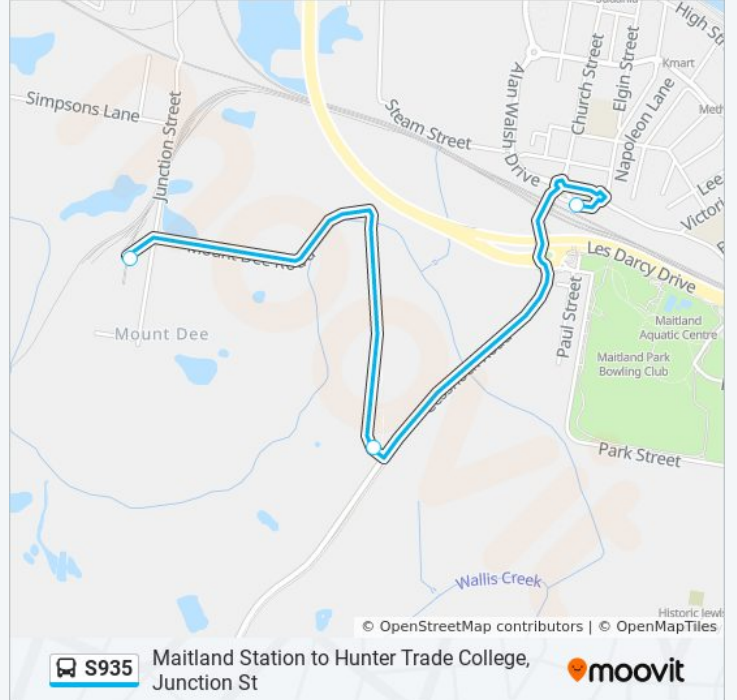

### Direction: Maitland Station

3 stops

[VIEW LINE SCHEDULE](#)

Hunter Trade College, Junction St

Mount Dee Rd at Cessnock Rd

Maitland Station, Station St

### S935 bus Info

**Direction:** Maitland Station

**Stops:** 3

**Trip Duration:** 10 min

**Line Summary:**

S935 bus time schedules and route maps are available in an offline PDF at [moovitapp.com](https://moovitapp.com). Use the [Moovit App](#) to see live bus times, train schedule or subway schedule, and step-by-step directions for all public transit in Sydney.