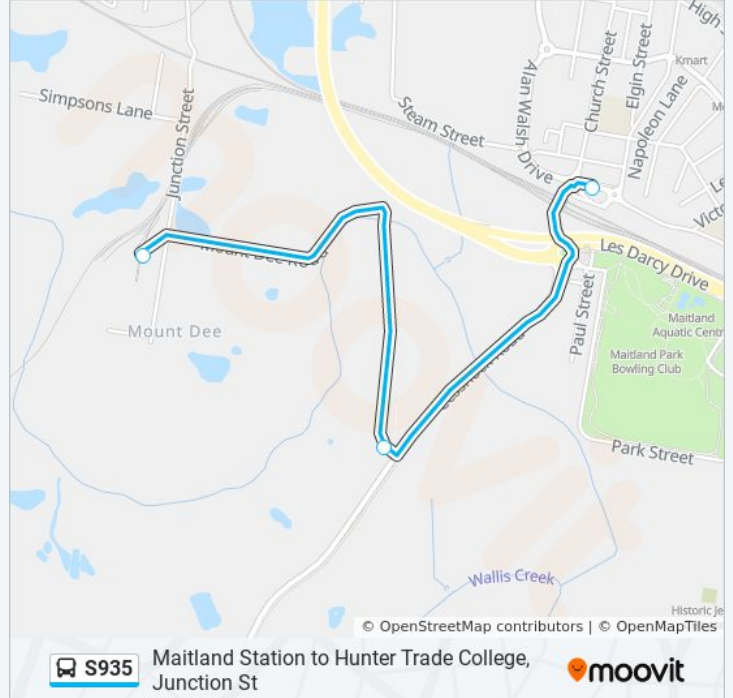

(1) Hunter Trade College: 7:50 AM(2) Maitland Station: 3:05 PM

Use the Moovit App to find the closest S935 bus station near you and find out when is the next S935 bus arriving.

**Direction: Hunter Trade College**

3 stops

[VIEW LINE SCHEDULE](#)

Maitland Station, Railway St

Mount Dee Rd at Cessnock Rd

Hunter Trade College, Junction St

**S935 bus Time Schedule**

Hunter Trade College Route Timetable:

Sunday	Not Operational
Monday	7:50 AM
Tuesday	7:50 AM
Wednesday	7:50 AM
Thursday	7:50 AM
Friday	Not Operational
Saturday	Not Operational

**S935 bus Info**

**Direction:** Hunter Trade College

**Stops:** 3

**Trip Duration:** 10 min

**Line Summary:**

### Direction: Maitland Station

3 stops

[VIEW LINE SCHEDULE](#)

Hunter Trade College, Junction St

Mount Dee Rd at Cessnock Rd

Maitland Station, Station St