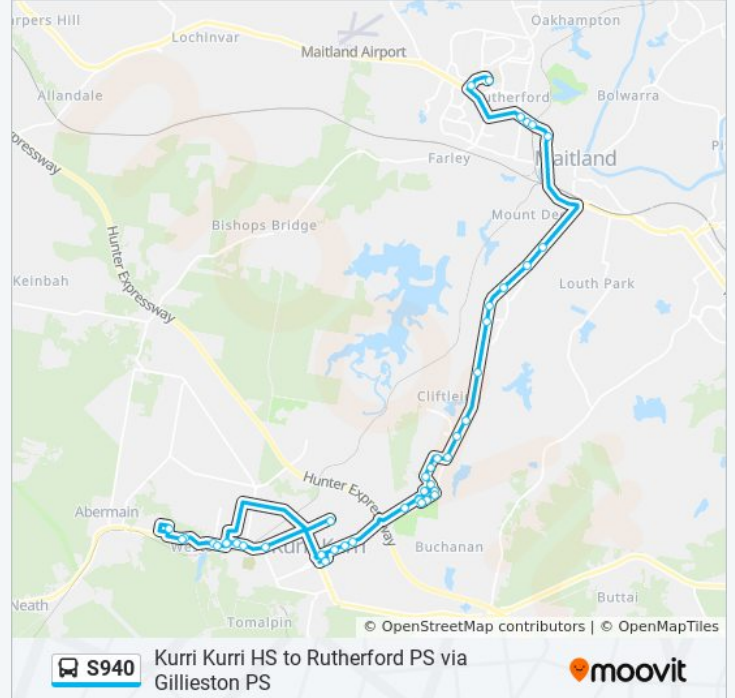

Use the Moovit App to find the closest S940 bus station near you and find out when is the next S940 bus arriving.

**Direction: Rutherford PS**

44 stops

[VIEW LINE SCHEDULE](#)

- Kurri Kurri High School, Northcote St
- Station St at First St
- Cessnock Rd before Kline St
- Cessnock Rd after Date Ave
- Holy Spirit Infants School, Church St
- Cessnock Rd opp Date Ave
- Cessnock Rd before Kline St
- Station St before First St
- First St at Hall St
- First St before Government Rd
- Northcote St opp Boundary St
- Kurri Kurri Fire Station, Lang St
- Holy Spirit Primary School, Barton St
- Kurri Kurri Fire Station, Lang St
- Lang St at Stanford St
- Lang St at Greta St
- Lang St at Heddon St
- Main Rd before Earp St
- Main Rd at Young St
- Heddon St at Main Rd
- Adams St at Heddon St

**Direction:** Rutherford PS

**Stops:** 44

**Trip Duration:** 65 min

**Line Summary:**

Adams St after Stanford St

Adams St at Young St

Young St at Main Rd

Main Rd at Young St

Cessnock Rd at Davies St

Cessnock Rd opp Oakwood Village

Cessnock Rd after Vintage Dr

Cessnock Rd after Gilleston Rd

Cessnock Rd opp Dagworth Rd

New England Hwy opp Mt Pleasant St

New England Hwy at John St

New England Hwy after Walter St

New England Hwy opp Aberglasslyn Rd

Norm Chapman Oval, Dunkley St

Rutherford Public School, Weblands St

S940 bus time schedules and route maps are available in an offline PDF at [moovitapp.com](https://moovitapp.com). Use the [Moovit App](#) to see live bus times, train schedule or subway schedule, and step-by-step directions for all public transit in Sydney.